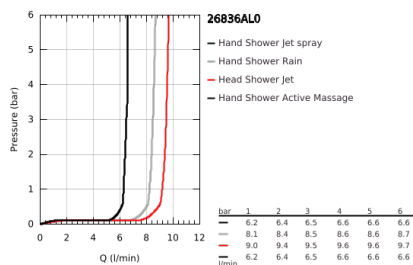

26 836 AL0 RAINSHOWER SMARTACTIVE 310 SHOWER SYSTEM WITH THERMOSTAT FOR WALL MOUNTING

PRODUCT DESCRIPTION

- Colour: brushed hard graphite
- consisting of:
 - horizontal swivable 450 mm shower arm
 - exposed thermostat with Aquadimmer function
 - allows change between:
 - head shower Rainshower Mono 310
 - maximum flow rate (at 3 bar): 9.5 l/min
 - with ball joint
 - rotation angle $\pm 15^\circ$
 - hand shower Rainshower SmartActive 130
 - maximum flow rate (at 3 bar): 8.5 l/min
 - adjustable in height with gliding element
 - including performance grip
 - Silverflex shower hose 1750 mm
 - GROHE EcoJoy - less water, perfect flow
 - GROHE TurboStat - compact cartridge with wax thermoelement
 - GROHE SafeStop - safety button at 38°C
 - GROHE SafeStop Plus - optional temperature limiter at 43°C included
 - GROHE CoolTouch - no risk of scalding
 - GROHE DreamSpray - perfect spray pattern
 - GROHE SmartTip showering spray selection via push of a ring
 - GROHE LongLife finish
 - Flexible Installation - 1 adjustable bracket for existing drill holes
 - GROHE SpeedClean - effortless limescale removal
 - suitable for instantaneous heaters from 18 kW/h
 - minimum flow rate 5 l/min
 - DR-brass