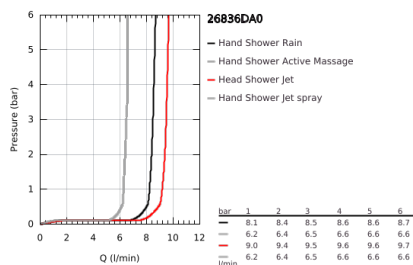

## 26 836 DA0 RAINSHOWER SMARTACTIVE 310 SHOWER SYSTEM WITH THERMOSTAT FOR WALL MOUNTING

### PRODUCT DESCRIPTION

- Colour: warm sunset
- consisting of:
  - horizontal swivable 450 mm shower arm
  - exposed thermostat with Aquadimmer function
  - allows change between:
    - head shower Rainshower Mono 310
    - maximum flow rate (at 3 bar): 9.5 l/min
  - with ball joint
  - rotation angle  $\pm 15^\circ$
  - hand shower Rainshower SmartActive 130
  - maximum flow rate (at 3 bar): 8.5 l/min
  - adjustable in height with gliding element
  - including performance grip
  - Silverflex shower hose 1750 mm
  - GROHE EcoJoy - less water, perfect flow
  - GROHE TurboStat - compact cartridge with wax thermoelement
  - GROHE SafeStop - safety button at 38°C
  - GROHE SafeStop Plus - optional temperature limiter at 43°C included
  - GROHE CoolTouch - no risk of scalding
  - GROHE DreamSpray - perfect spray pattern
  - GROHE SmartTip showering spray selection via push of a ring
  - GROHE LongLife finish
  - Flexible Installation - 1 adjustable bracket for existing drill holes
  - GROHE SpeedClean - effortless limescale removal
  - suitable for instantaneous heaters from 18 kW/h
  - minimum flow rate 5 l/min
  - DR-brass