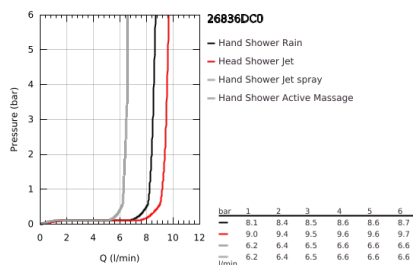

## 26 836 DC0 RAINSHOWER SMARTACTIVE 310 SHOWER SYSTEM WITH THERMOSTAT FOR WALL MOUNTING

### PRODUCT DESCRIPTION

- Colour: supersteel
- consisting of:
  - horizontal swivable 450 mm shower arm
  - exposed thermostat with Aquadimmer function
  - allows change between:
    - head shower Rainshower Mono 310
    - maximum flow rate (at 3 bar): 9.5 l/min
  - with ball joint
  - rotation angle  $\pm 15^\circ$
  - hand shower Rainshower SmartActive 130
  - maximum flow rate (at 3 bar): 8.5 l/min
  - adjustable in height with gliding element
  - including performance grip
  - Silverflex shower hose 1750 mm
  - GROHE EcoJoy - less water, perfect flow
  - GROHE TurboStat - compact cartridge with wax thermoelement
  - GROHE SafeStop - safety button at 38°C
  - GROHE SafeStop Plus - optional temperature limiter at 43°C included
  - GROHE CoolTouch - no risk of scalding
  - GROHE DreamSpray - perfect spray pattern
  - GROHE SmartTip showering spray selection via push of a ring
  - GROHE LongLife finish
  - Flexible Installation - 1 adjustable bracket for existing drill holes
  - GROHE SpeedClean - effortless limescale removal
  - suitable for instantaneous heaters from 18 kW/h
  - minimum flow rate 5 l/min
  - DR-brass