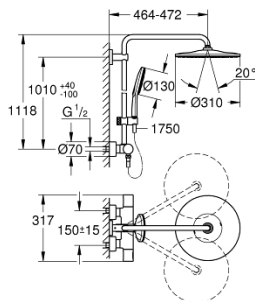

### PRODUCT DESCRIPTION

- Colour: supersteel
- consisting of:
  - horizontal swivable 450 mm shower arm
  - exposed thermostat with Aquadimmer function
  - allows change between:
    - head shower Rainshower Mono 310
    - maximum flow rate (at 3 bar): 9.5 l/min
  - with ball joint
  - rotation angle  $\pm 15^\circ$
  - hand shower Rainshower SmartActive 130
  - maximum flow rate (at 3 bar): 8.5 l/min
  - adjustable in height with gliding element
  - including performance grip
  - Silverflex shower hose 1750 mm
  - GROHE EcoJoy - less water, perfect flow
  - GROHE TurboStat - compact cartridge with wax thermoelement
  - GROHE SafeStop - safety button at 38°C
  - GROHE SafeStop Plus - optional temperature limiter at 43°C included
  - GROHE CoolTouch - no risk of scalding
  - GROHE DreamSpray - perfect spray pattern
  - GROHE SmartTip showering spray selection via push of a ring
  - GROHE LongLife finish
  - Flexible Installation - 1 adjustable bracket for existing drill holes
  - GROHE SpeedClean - effortless limescale removal
  - suitable for instantaneous heaters from 18 kW/h
  - minimum flow rate 5 l/min
  - DR-brass