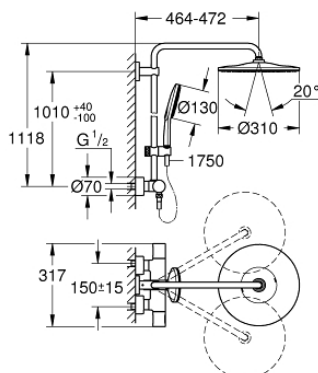

26 836 DC0 RAINSHOWER SMARTACTIVE 310 SHOWER SYSTEM WITH THERMOSTAT FOR WALL MOUNTING

PRODUCT DESCRIPTION

- Tyc: supersteel
- consisting of:
 - horizontal swivable 450 mm shower arm
 - exposed thermostat with Aquadimmer function
 - allows change between:
 - head shower Rainshower Mono 310
 - maximum flow rate (at 3 bar): 9.5 l/min
 - with ball joint
 - rotation angle $\pm 15^\circ$
 - hand shower Rainshower SmartActive 130
 - maximum flow rate (at 3 bar): 8.5 l/min
 - adjustable in height with gliding element
 - including performance grip
 - Silverflex shower hose 1750 mm
 - GROHE EcoJoy - Less water, perfect flow
 - GROHE TurboStat - compact cartridge with wax thermoelement
 - GROHE SafeStop safety button at 38°C (calibration required)
 - GROHE SafeStop Plus - optional temperature limiter at 43°C included
 - GROHE CoolTouch - no risk of scalding
 - GROHE DreamSpray - perfect spray pattern
 - GROHE SmartTip showering spray selection via push of a ring
 - GROHE LongLife finish
- Flexible Installation - 1 adjustable bracket for existing drill holes
- GROHE SpeedClean - effortless limescale removal
- suitable for instantaneous heaters from 18 kW/h
- minimum flow rate 5 l/min
- DR-brass