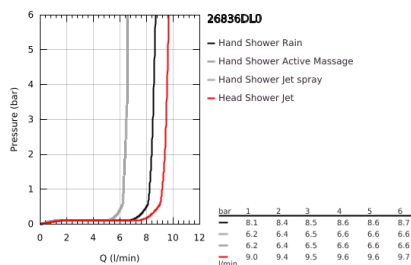

## 26 836 DL0 RAINSHOWER SMARTACTIVE 310 SHOWER SYSTEM WITH THERMOSTAT FOR WALL MOUNTING

### PRODUCT DESCRIPTION

- Colour: brushed warm sunset
- consisting of:
  - horizontal swivable 450 mm shower arm
  - exposed thermostat with Aquadimmer function
  - allows change between:
    - head shower Rainshower Mono 310
    - maximum flow rate (at 3 bar): 9.5 l/min
    - with ball joint
    - rotation angle  $\pm 15^\circ$
  - hand shower Rainshower SmartActive 130
  - maximum flow rate (at 3 bar): 8.5 l/min
  - adjustable in height with gliding element
  - including performance grip
  - Silverflex shower hose 1750 mm
  - GROHE EcoJoy - less water, perfect flow
  - GROHE TurboStat - compact cartridge with wax thermoelement
  - GROHE SafeStop - safety button at 38°C
  - GROHE SafeStop Plus - optional temperature limiter at 43°C included
  - GROHE CoolTouch - no risk of scalding
  - GROHE DreamSpray - perfect spray pattern
  - GROHE SmartTip showering spray selection via push of a ring
  - GROHE LongLife finish
- Flexible Installation - 1 adjustable bracket for existing drill holes
- GROHE SpeedClean - effortless limescale removal
- suitable for instantaneous heaters from 18 kW/h
- minimum flow rate 5 l/min
- DR-brass