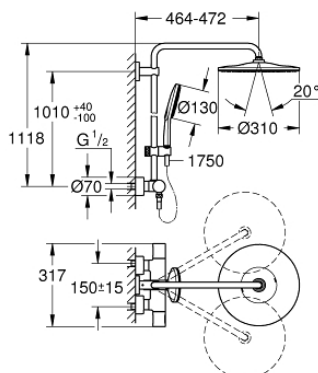

26 836 DL0 RAINSHOWER SMARTACTIVE 310 SHOWER SYSTEM WITH THERMOSTAT FOR WALL MOUNTING

PRODUCT DESCRIPTION

- Tyc: brushed warm sunset
- consisting of:
  - horizontal swivable 450 mm shower arm
  - exposed thermostat with Aquadimmer function
  - allows change between:
    - head shower Rainshower Mono 310
    - maximum flow rate (at 3 bar): 9.5 l/min
  - with ball joint
  - rotation angle $\pm 15^\circ$
  - hand shower Rainshower SmartActive 130
  - maximum flow rate (at 3 bar): 8.5 l/min
  - adjustable in height with gliding element
  - including performance grip
  - Silverflex shower hose 1750 mm
  - GROHE EcoJoy - Less water, perfect flow
  - GROHE TurboStat - compact cartridge with wax thermoelement
  - GROHE SafeStop safety button at 38°C (calibration required)
  - GROHE SafeStop Plus - optional temperature limiter at 43°C included
  - GROHE CoolTouch - no risk of scalding
  - GROHE DreamSpray - perfect spray pattern
  - GROHE SmartTip showering spray selection via push of a ring
  - GROHE LongLife finish
- Flexible Installation - 1 adjustable bracket for existing drill holes
- GROHE SpeedClean - effortless limescale removal
- suitable for instantaneous heaters from 18 kW/h
- minimum flow rate 5 l/min
- DR-brass