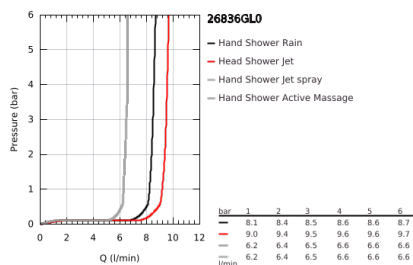

26 836 GL0 RAINSHOWER SMARTACTIVE 310 SHOWER SYSTEM WITH THERMOSTAT FOR WALL MOUNTING

PRODUCT DESCRIPTION

- Colour: cool sunrise
- consisting of:
 - horizontal swivable 450 mm shower arm
 - exposed thermostat with Aquadimmer function
 - allows change between:
 - head shower Rainshower Mono 310
 - maximum flow rate (at 3 bar): 9.5 l/min
 - with ball joint
 - rotation angle $\pm 15^\circ$
 - hand shower Rainshower SmartActive 130
 - maximum flow rate (at 3 bar): 8.5 l/min
 - adjustable in height with gliding element
 - including performance grip
 - Silverflex shower hose 1750 mm
 - GROHE EcoJoy - less water, perfect flow
 - GROHE TurboStat - compact cartridge with wax thermoelement
 - GROHE SafeStop - safety button at 38°C
 - GROHE SafeStop Plus - optional temperature limiter at 43°C included
 - GROHE CoolTouch - no risk of scalding
 - GROHE DreamSpray - perfect spray pattern
 - GROHE SmartTip showering spray selection via push of a ring
 - GROHE LongLife finish
 - Flexible Installation - 1 adjustable bracket for existing drill holes
 - GROHE SpeedClean - effortless limescale removal
 - suitable for instantaneous heaters from 18 kW/h
 - minimum flow rate 5 l/min
 - DR-brass