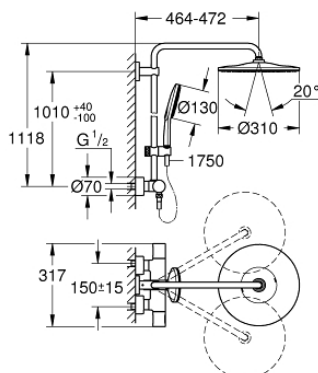

### PRODUCT DESCRIPTION

- Typ: cool sunrise
- consisting of:
  - horizontal swivable 450 mm shower arm
  - exposed thermostat with Aquadimmer function
  - allows change between:
    - head shower Rainshower Mono 310
    - maximum flow rate (at 3 bar): 9.5 l/min
  - with ball joint
  - rotation angle  $\pm 15^\circ$
  - hand shower Rainshower SmartActive 130
  - maximum flow rate (at 3 bar): 8.5 l/min
  - adjustable in height with gliding element
  - including performance grip
  - Silverflex shower hose 1750 mm
  - GROHE EcoJoy - Less water, perfect flow
  - GROHE TurboStat - compact cartridge with wax thermoelement
  - GROHE SafeStop safety button at 38°C ( calibration required )
  - GROHE SafeStop Plus - optional temperature limiter at 43°C included
  - GROHE CoolTouch - no risk of scalding
  - GROHE DreamSpray - perfect spray pattern
  - GROHE SmartTip showering spray selection via push of a ring
  - GROHE LongLife finish
- Flexible Installation - 1 adjustable bracket for existing drill holes
- GROHE SpeedClean - effortless limescale removal
- suitable for instantaneous heaters from 18 kW/h
- minimum flow rate 5 l/min
- DR-brass