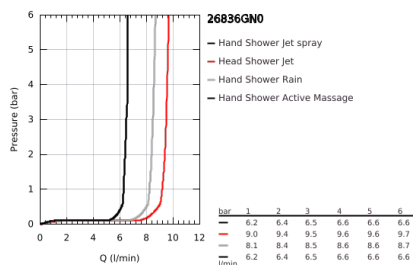

26 836 GN0 RAINSHOWER SMARTACTIVE 310 SHOWER SYSTEM WITH THERMOSTAT FOR WALL MOUNTING

PRODUCT DESCRIPTION

- Colour: brushed cool sunrise
- consisting of:
 - horizontal swivable 450 mm shower arm
 - exposed thermostat with Aquadimmer function
 - allows change between:
 - head shower Rainshower Mono 310
 - maximum flow rate (at 3 bar): 9.5 l/min
 - with ball joint
 - rotation angle $\pm 15^\circ$
 - hand shower Rainshower SmartActive 130
 - maximum flow rate (at 3 bar): 8.5 l/min
 - adjustable in height with gliding element
 - including performance grip
 - Silverflex shower hose 1750 mm
 - GROHE EcoJoy - less water, perfect flow
 - GROHE TurboStat - compact cartridge with wax thermoelement
 - GROHE SafeStop - safety button at 38°C
 - GROHE SafeStop Plus - optional temperature limiter at 43°C included
 - GROHE CoolTouch - no risk of scalding
 - GROHE DreamSpray - perfect spray pattern
 - GROHE SmartTip showering spray selection via push of a ring
 - GROHE LongLife finish
 - Flexible Installation - 1 adjustable bracket for existing drill holes
 - GROHE SpeedClean - effortless limescale removal
 - suitable for instantaneous heaters from 18 kW/h
 - minimum flow rate 5 l/min
 - DR-brass