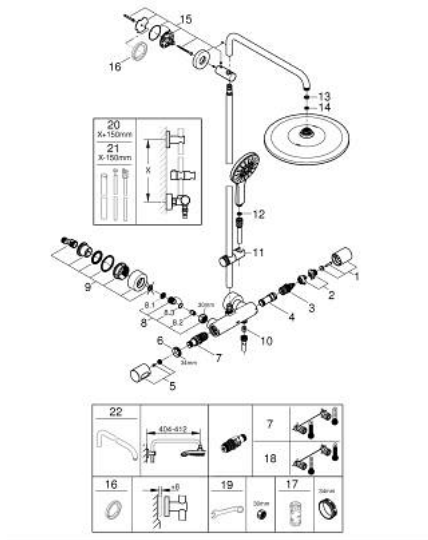

26 836 GN0 RAINSHOWER SMARTACTIVE 310 SHOWER SYSTEM WITH THERMOSTAT FOR WALL MOUNTING

SPARE PARTS

1. 1: shut-off handle aquadimmer (Spare part-nr. 47804GN0)
   - 2: Temperature limiter (Spare part-nr. 47723000)
   - 3: Aquadimmer (Spare part-nr. 47364000)
   - 4: Water flow (Spare part-nr. 47887000)
   - 5: temperature control handle (Spare part-nr. 47811GN0)
   - 6: retaining ring (Spare part-nr. 47743000)
   - 7: Thermostatic compact cartridge 1/2" (Spare part-nr. 47439000)
   - 8: non-return valves (Spare part-nr. 47189GN0)
   - 8.1: Filter (Spare part-nr. 0726400M)
   - 8.2: Non-return valve (Spare part-nr. 08565000)
   - 8.3: O-Ring Ø17 x Ø2 (Spare part-nr. 0305500M)
   - 9: S-union (Spare part-nr. 12693GN0)
   - 10: Non-return valve (Spare part-nr. 08565000)
   - 11: Glide element (Spare part-nr. 48424GN0)
   - 12: Dirt strainer (Spare part-nr. 0700200M)
   - 13: Fibre seal dia. Ø 18,5 x Ø 12 x 2 (Spare part-nr. 0138900M)
   - 14: Dirt strainer (Spare part-nr. 48007000)
   - 15: Shower rail holder (Spare part-nr. 48279GN0)
   - 17: Socket spanner (Spare part-nr. 19332000)*
   - 18: GROHE TurboStat cartridge 1/2" (Spare part-nr. 47175000)*
   - 19: Special spanner (Spare part-nr. 19377000)*
2. Optional accessories