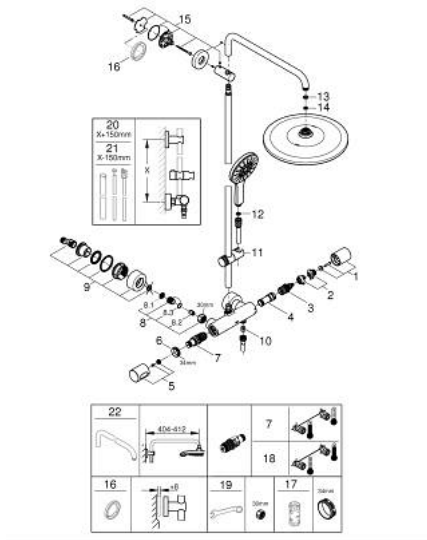

26 836 GN0 RAINSHOWER SMARTACTIVE 310 SHOWER SYSTEM WITH THERMOSTAT FOR WALL MOUNTING

SPARE PARTS

1. 1: shut-off handle aquadimmer (Spare part-nr. 47804GN0)
   - 2: Stop (Spare part-nr. 47723000)
   - 3: Aquadimmer (Spare part-nr. 47364000)
   - 4: Water flow (Spare part-nr. 47887000)
   - 5: temperature control handle (Spare part-nr. 47811GN0)
   - 6: Fitting ring (Spare part-nr. 47743000)
   - 7: Thermostatic compact cartridge 1/2" (Spare part-nr. 47439000)
   - 8: non-return valves (Spare part-nr. 47189GN0)
   - 8.1: Dirt strainer (Spare part-nr. 0726400M)
   - 8.2: Non-return valve (Spare part-nr. 08565000)
   - 8.3: O-ring $\varnothing 17 \times \varnothing 2$ (Spare part-nr. 0305500M)
   - 9: S-union (Spare part-nr. 12693GN0)
   - 10: Non-return valve (Spare part-nr. 08565000)
   - 11: Glide element (Spare part-nr. 48424GN0)
   - 12: Dirt strainer (Spare part-nr. 0700200M)
   - 13: Fibre seal $\varnothing 18,5 \times \varnothing 12 \times 2$ (Spare part-nr. 0138900M)
   - 14: Dirt strainer (Spare part-nr. 48007000)
   - 15: Shower rail holder (Spare part-nr. 48279GN0)
   - 17: Socket spanner (Spare part-nr. 19332000)*
   - 18: GROHE TurboStat cartridge 1/2" (Spare part-nr. 47175000)*
   - 19: Special spanner (Spare part-nr. 19377000)*
2. Optional accessories