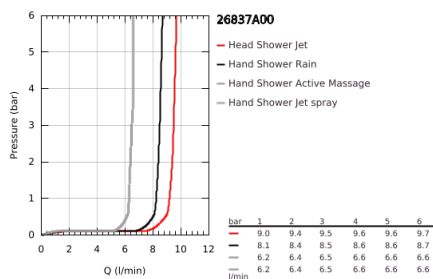

26 837 A00 RAINSHOWER SMARTACTIVE 310 CUBE SHOWER SYSTEM WITH THERMOSTAT FOR WALL MOUNTING

PRODUCT DESCRIPTION

- Colour: hard graphite
- consisting of:
 - horizontal swivable 450 mm shower arm
 - exposed thermostat with Aquadimmer function
 - allows change between:
 - head shower Rainshower Mono 310 Cube
 - maximum flow rate (at 3 bar): 9.5 l/min
 - with ball joint
 - rotation angle $\pm 15^\circ$
 - hand shower Rainshower SmartActive 130 Cube
 - maximum flow rate (at 3 bar): 8.5 l/min
 - adjustable in height with gliding element
 - including performance grip
 - Silverflex shower hose 1750 mm
 - GROHE EcoJoy - less water, perfect flow
 - GROHE TurboStat - compact cartridge with wax thermoelement
 - GROHE SafeStop - safety button at 38°C
 - GROHE SafeStop Plus - optional temperature limiter at 43°C included
 - GROHE CoolTouch - no risk of scalding
 - GROHE DreamSpray - perfect spray pattern
 - GROHE One-Click Showering spray selection with one click
 - GROHE LongLife finish
- Flexible Installation - 1 adjustable bracket for existing drill holes
- GROHE SpeedClean - effortless limescale removal
- suitable for instantaneous heaters from 18 kW/h
- minimum flow rate 5 l/min
- DR-brass