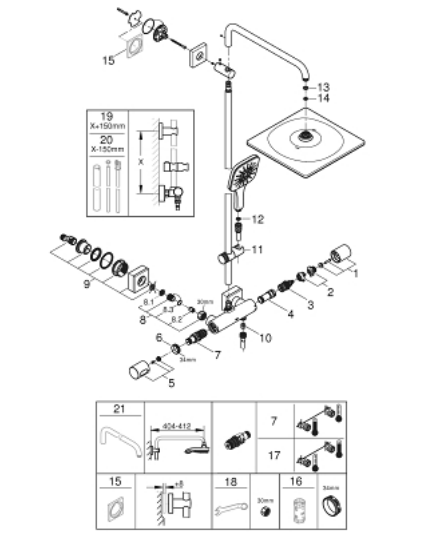

26 837 A00 RAINSHOWER SMARTACTIVE 310 CUBE SHOWER SYSTEM WITH THERMOSTAT FOR WALL MOUNTING

SPARE PARTS

- 1: shut-off handle aquadimmer (Spare part-nr. 47804A00)
- 2: Temperature limiter (Spare part-nr. 47723000)
- 3: Aquadimmer (Spare part-nr. 47364000)
- 4: Water flow (Spare part-nr. 47887000)
- 5: temperature control handle (Spare part-nr. 47811A00)
- 6: retaining ring (Spare part-nr. 47743000)
- 7: Thermostatic compact cartridge 1/2" (Spare part-nr. 47439000)
- 8: Non-return valve (Spare part-nr. 47189A00)
- 8.1: Filter (Spare part-nr. 0726400M)
- 8.2: Non-return valve (Spare part-nr. 08565000)
- 8.3: O-Ring Ø17 x Ø2 (Spare part-nr. 0305500M)
- 9: S-union (Spare part-nr. 47824A00)
- 10: Non-return valve (Spare part-nr. 08565000)
- 11: Glide element (Spare part-nr. 48424A00)
- 12: Dirt strainer (Spare part-nr. 0700200M)
- 13: Fibre seal dia. Ø 18,5 x Ø 12 x 2 (Spare part-nr. 0138900M)
- 14: Dirt strainer (Spare part-nr. 48007000)
- 16: Socket spanner (Spare part-nr. 19332000)*
- 17: GROHE TurboStat cartridge 1/2" (Spare part-nr. 47175000)*
- 18: Special spanner (Spare part-nr. 19377000)*