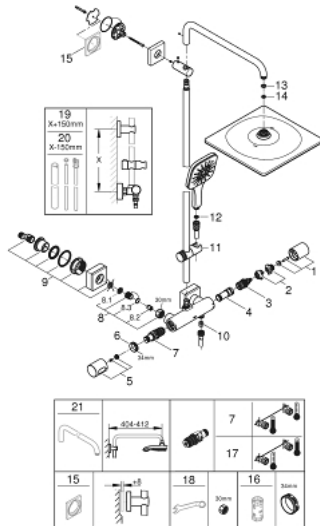

26 837 A00 RAINSHOWER SMARTACTIVE 310 CUBE SHOWER SYSTEM WITH THERMOSTAT FOR WALL MOUNTING

SPARE PARTS

- 1: shut-off handle aquadimmer (Spare part-nr. 47804A00)
- 2: Stop (Spare part-nr. 47723000)
- 3: Aquadimmer (Spare part-nr. 47364000)
- 4: Water flow (Spare part-nr. 47887000)
- 5: temperature control handle (Spare part-nr. 47811A00)
- 6: Fitting ring (Spare part-nr. 47743000)
- 7: Thermostatic compact cartridge 1/2" (Spare part-nr. 47439000)
- 8: Non-return valve (Spare part-nr. 47189A00)
- 8.1: Dirt strainer (Spare part-nr. 0726400M)
- 8.2: Non-return valve (Spare part-nr. 08565000)
- 8.3: O-ring $\varnothing 17 \times \varnothing 2$ (Spare part-nr. 0305500M)
- 9: S-union (Spare part-nr. 47824A00)
- 10: Non-return valve (Spare part-nr. 08565000)
- 11: Glide element (Spare part-nr. 48424A00)
- 12: Dirt strainer (Spare part-nr. 0700200M)
- 13: Fibre seal $\varnothing 18,5 \times \varnothing 12 \times 2$ (Spare part-nr. 0138900M)
- 14: Dirt strainer (Spare part-nr. 48007000)
- 16: Socket spanner (Spare part-nr. 19332000)*
- 17: GROHE TurboStat cartridge 1/2" (Spare part-nr. 47175000)*
- 18: Special spanner (Spare part-nr. 19377000)*

* Optional accessories