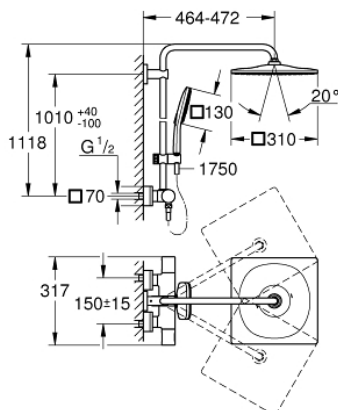

### PRODUCT DESCRIPTION

- Typ: hard graphite
- consisting of:
  - horizontal swivable 450 mm shower arm
  - exposed thermostat with Aquadimmer function
  - allows change between:
    - head shower Rainshower Mono 310 Cube
    - maximum flow rate (at 3 bar): 9.5 l/min
  - with ball joint
  - rotation angle  $\pm 15^\circ$
  - hand shower Rainshower SmartActive 130 Cube
  - maximum flow rate (at 3 bar): 8.5 l/min
  - adjustable in height with gliding element
  - including performance grip
  - Silverflex shower hose 1750 mm
  - GROHE EcoJoy - Less water, perfect flow
  - GROHE TurboStat - compact cartridge with wax thermoelement
  - GROHE SafeStop safety button at 38°C ( calibration required )
  - GROHE SafeStop Plus - optional temperature limiter at 43°C included
  - GROHE CoolTouch - no risk of scalding
  - GROHE DreamSpray - perfect spray pattern
  - GROHE One-Click Showering spray selection with one click
  - GROHE LongLife finish
- Flexible Installation - 1 adjustable bracket for existing drill holes
- GROHE SpeedClean - effortless limescale removal
- suitable for instantaneous heaters from 18 kW/h
- minimum flow rate 5 l/min
- DR-brass