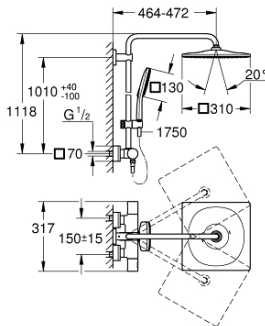

26 837 AL0 RAINSHOWER SMARTACTIVE 310 CUBE SHOWER SYSTEM WITH THERMOSTAT FOR WALL MOUNTING

PRODUCT DESCRIPTION

- Colour: brushed hard graphite
- consisting of:
  - horizontal swivable 450 mm shower arm
  - exposed thermostat with Aquadimmer function
  - allows change between:
    - head shower Rainshower Mono 310 Cube
    - maximum flow rate (at 3 bar): 9.5 l/min
  - with ball joint
  - rotation angle $\pm 15^\circ$
  - hand shower Rainshower SmartActive 130 Cube
  - maximum flow rate (at 3 bar): 8.5 l/min
  - adjustable in height with gliding element
  - including performance grip
  - Silverflex shower hose 1750 mm
  - GROHE EcoJoy - less water, perfect flow
  - GROHE TurboStat - compact cartridge with wax thermoelement
  - GROHE SafeStop - safety button at 38°C
  - GROHE SafeStop Plus - optional temperature limiter at 43°C included
  - GROHE CoolTouch - no risk of scalding
  - GROHE DreamSpray - perfect spray pattern
  - GROHE One-Click Showering spray selection with one click
  - GROHE LongLife finish
- Flexible Installation - 1 adjustable bracket for existing drill holes
- GROHE SpeedClean - effortless limescale removal
- suitable for instantaneous heaters from 18 kW/h
- minimum flow rate 5 l/min
- DR-brass