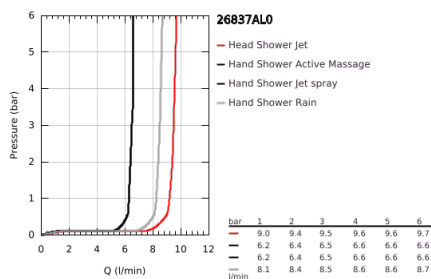

26 837 AL0 RAINSHOWER SMARTACTIVE 310 CUBE SHOWER SYSTEM WITH THERMOSTAT FOR WALL MOUNTING

PRODUCT DESCRIPTION

- Colour: brushed hard graphite
- consisting of:
 - horizontal swivable 450 mm shower arm
 - exposed thermostat with Aquadimmer function
 - allows change between:
 - head shower Rainshower Mono 310 Cube
 - maximum flow rate (at 3 bar): 9.5 l/min
 - with ball joint
 - rotation angle $\pm 15^\circ$
 - hand shower Rainshower SmartActive 130 Cube
 - maximum flow rate (at 3 bar): 8.5 l/min
 - adjustable in height with gliding element
 - including performance grip
 - Silverflex shower hose 1750 mm
 - GROHE EcoJoy - less water, perfect flow
 - GROHE TurboStat - compact cartridge with wax thermoelement
 - GROHE SafeStop - safety button at 38°C
 - GROHE SafeStop Plus - optional temperature limiter at 43°C included
 - GROHE CoolTouch - no risk of scalding
 - GROHE DreamSpray - perfect spray pattern
 - GROHE One-Click Showering spray selection with one click
 - GROHE LongLife finish
- Flexible Installation - 1 adjustable bracket for existing drill holes
- GROHE SpeedClean - effortless limescale removal
- suitable for instantaneous heaters from 18 kW/h
- minimum flow rate 5 l/min
- DR-brass