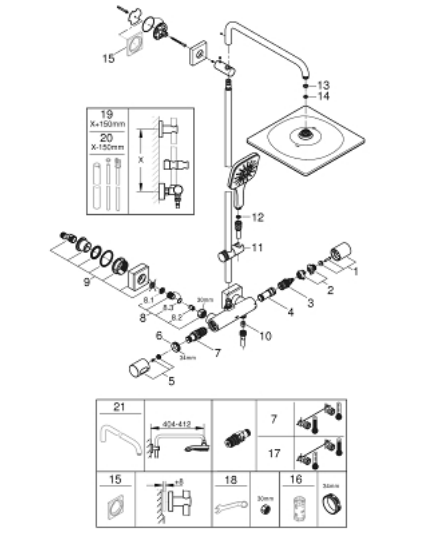

26 837 AL0 RAINSHOWER SMARTACTIVE 310 CUBE SHOWER SYSTEM WITH THERMOSTAT FOR WALL MOUNTING

SPARE PARTS

- 1: shut-off handle aquadimmer (Spare part-nr. 47804AL0)
- 2: Temperature limiter (Spare part-nr. 47723000)
- 3: Aquadimmer (Spare part-nr. 47364000)
- 4: Water flow (Spare part-nr. 47887000)
- 5: temperature control handle (Spare part-nr. 47811AL0)
- 6: retaining ring (Spare part-nr. 47743000)
- 7: Thermostatic compact cartridge 1/2" (Spare part-nr. 47439000)
- 8: Non-return valve (Spare part-nr. 47189AL0)
- 8.1: Filter (Spare part-nr. 0726400M)
- 8.2: Non-return valve (Spare part-nr. 08565000)
- 8.3: O-Ring Ø17 x Ø2 (Spare part-nr. 0305500M)
- 9: S-union (Spare part-nr. 47824AL0)
- 10: Non-return valve (Spare part-nr. 08565000)
- 11: Glide element (Spare part-nr. 48424AL0)
- 12: Dirt strainer (Spare part-nr. 0700200M)
- 13: Fibre seal dia. Ø 18,5 x Ø 12 x 2 (Spare part-nr. 0138900M)
- 14: Dirt strainer (Spare part-nr. 48007000)
- 16: Socket spanner (Spare part-nr. 19332000)*
- 17: GROHE TurboStat cartridge 1/2" (Spare part-nr. 47175000)*
- 18: Special spanner (Spare part-nr. 19377000)*