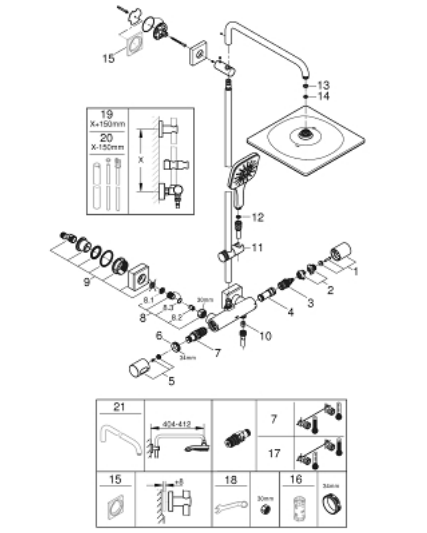

26 837 AL0 RAINSHOWER SMARTACTIVE 310 CUBE SHOWER SYSTEM WITH THERMOSTAT FOR WALL MOUNTING

SPARE PARTS

- 1: shut-off handle aquadimmer (Spare part-nr. 47804AL0)
- 2: Stop (Spare part-nr. 47723000)
- 3: Aquadimmer (Spare part-nr. 47364000)
- 4: Water flow (Spare part-nr. 47887000)
- 5: temperature control handle (Spare part-nr. 47811AL0)
- 6: Fitting ring (Spare part-nr. 47743000)
- 7: Thermostatic compact cartridge 1/2" (Spare part-nr. 47439000)
- 8: Non-return valve (Spare part-nr. 47189AL0)
- 8.1: Dirt strainer (Spare part-nr. 0726400M)
- 8.2: Non-return valve (Spare part-nr. 08565000)
- 8.3: O-ring $\varnothing 17 \times \varnothing 2$ (Spare part-nr. 0305500M)
- 9: S-union (Spare part-nr. 47824AL0)
- 10: Non-return valve (Spare part-nr. 08565000)
- 11: Glide element (Spare part-nr. 48424AL0)
- 12: Dirt strainer (Spare part-nr. 0700200M)
- 13: Fibre seal $\varnothing 18,5 \times \varnothing 12 \times 2$ (Spare part-nr. 0138900M)
- 14: Dirt strainer (Spare part-nr. 48007000)
- 16: Socket spanner (Spare part-nr. 19332000)*
- 17: GROHE TurboStat cartridge 1/2" (Spare part-nr. 47175000)*
- 18: Special spanner (Spare part-nr. 19377000)*