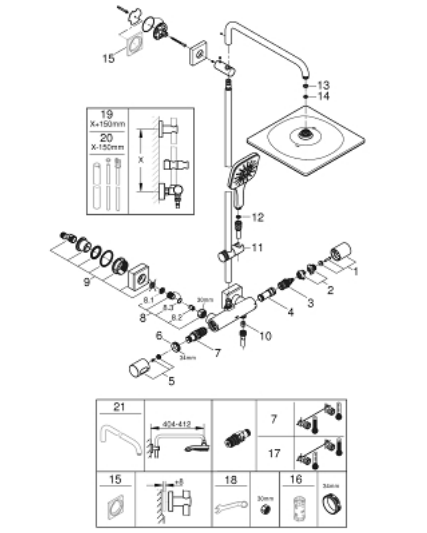

26 837 DA0 RAINSHOWER SMARTACTIVE 310 CUBE SHOWER SYSTEM WITH THERMOSTAT FOR WALL MOUNTING

SPARE PARTS

- 1: shut-off handle aquadimmer (Spare part-nr. 47804DA0)
- 2: Temperature limiter (Spare part-nr. 47723000)
- 3: Aquadimmer (Spare part-nr. 47364000)
- 4: Water flow (Spare part-nr. 47887000)
- 5: temperature control handle (Spare part-nr. 47811DA0)
- 6: retaining ring (Spare part-nr. 47743000)
- 7: Thermostatic compact cartridge 1/2" (Spare part-nr. 47439000)
- 8: non-return valves (Spare part-nr. 47189DA0)
- 8.1: Filter (Spare part-nr. 0726400M)
- 8.2: Non-return valve (Spare part-nr. 08565000)
- 8.3: O-Ring Ø17 x Ø2 (Spare part-nr. 0305500M)
- 9: S-union (Spare part-nr. 47824DA0)
- 10: Non-return valve (Spare part-nr. 08565000)
- 11: Glide element (Spare part-nr. 48424DA0)
- 12: Dirt strainer (Spare part-nr. 0700200M)
- 13: Fibre seal dia. Ø 18,5 x Ø 12 x 2 (Spare part-nr. 0138900M)
- 14: Dirt strainer (Spare part-nr. 48007000)
- 16: Socket spanner (Spare part-nr. 19332000)*
- 17: GROHE TurboStat cartridge 1/2" (Spare part-nr. 47175000)*
- 18: Special spanner (Spare part-nr. 19377000)*