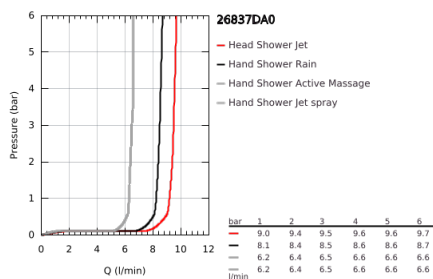

26 837 DA0 RAINSHOWER SMARTACTIVE 310 CUBE SHOWER SYSTEM WITH THERMOSTAT FOR WALL MOUNTING

PRODUCT DESCRIPTION

- Colour: warm sunset
- consisting of:
 - horizontal swivable 450 mm shower arm
 - exposed thermostat with Aquadimmer function
 - allows change between:
 - head shower Rainshower Mono 310 Cube
 - maximum flow rate (at 3 bar): 9.5 l/min
 - with ball joint
 - rotation angle $\pm 15^\circ$
 - hand shower Rainshower SmartActive 130 Cube
 - maximum flow rate (at 3 bar): 8.5 l/min
 - adjustable in height with gliding element
 - including performance grip
 - Silverflex shower hose 1750 mm
 - GROHE EcoJoy - less water, perfect flow
 - GROHE TurboStat - compact cartridge with wax thermoelement
 - GROHE SafeStop - safety button at 38°C
 - GROHE SafeStop Plus - optional temperature limiter at 43°C included
 - GROHE CoolTouch - no risk of scalding
 - GROHE DreamSpray - perfect spray pattern
 - GROHE One-Click Showering spray selection with one click
 - GROHE LongLife finish
- Flexible Installation - 1 adjustable bracket for existing drill holes
- GROHE SpeedClean - effortless limescale removal
- suitable for instantaneous heaters from 18 kW/h
- minimum flow rate 5 l/min
- DR-brass