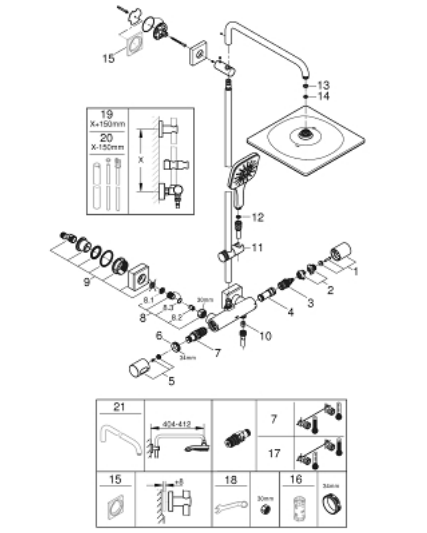

26 837 DA0 RAINSHOWER SMARTACTIVE 310 CUBE SHOWER SYSTEM WITH THERMOSTAT FOR WALL MOUNTING

SPARE PARTS

- 1: shut-off handle aquadimmer (Spare part-nr. 47804DA0)
- 2: Stop (Spare part-nr. 47723000)
- 3: Aquadimmer (Spare part-nr. 47364000)
- 4: Water flow (Spare part-nr. 47887000)
- 5: temperature control handle (Spare part-nr. 47811DA0)
- 6: Fitting ring (Spare part-nr. 47743000)
- 7: Thermostatic compact cartridge 1/2" (Spare part-nr. 47439000)
- 8: non-return valves (Spare part-nr. 47189DA0)
- 8.1: Dirt strainer (Spare part-nr. 0726400M)
- 8.2: Non-return valve (Spare part-nr. 08565000)
- 8.3: O-ring $\varnothing 17 \times \varnothing 2$ (Spare part-nr. 0305500M)
- 9: S-union (Spare part-nr. 47824DA0)
- 10: Non-return valve (Spare part-nr. 08565000)
- 11: Glide element (Spare part-nr. 48424DA0)
- 12: Dirt strainer (Spare part-nr. 0700200M)
- 13: Fibre seal $\varnothing 18,5 \times \varnothing 12 \times 2$ (Spare part-nr. 0138900M)
- 14: Dirt strainer (Spare part-nr. 48007000)
- 16: Socket spanner (Spare part-nr. 19332000)*
- 17: GROHE TurboStat cartridge 1/2" (Spare part-nr. 47175000)*
- 18: Special spanner (Spare part-nr. 19377000)*

* Optional accessories