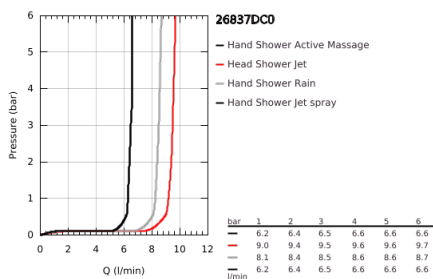

## 26 837 DC0 RAINSHOWER SMARTACTIVE 310 CUBE SHOWER SYSTEM WITH THERMOSTAT FOR WALL MOUNTING

### PRODUCT DESCRIPTION

- Colour: supersteel
- consisting of:
  - horizontal swivable 450 mm shower arm
  - exposed thermostat with Aquadimmer function
  - allows change between:
    - head shower Rainshower Mono 310 Cube
    - maximum flow rate (at 3 bar): 9.5 l/min
    - with ball joint
    - rotation angle  $\pm 15^\circ$
  - hand shower Rainshower SmartActive 130 Cube
  - maximum flow rate (at 3 bar): 8.5 l/min
  - adjustable in height with gliding element
  - including performance grip
  - Silverflex shower hose 1750 mm
  - GROHE EcoJoy - less water, perfect flow
  - GROHE TurboStat - compact cartridge with wax thermoelement
  - GROHE SafeStop - safety button at 38°C
  - GROHE SafeStop Plus - optional temperature limiter at 43°C included
  - GROHE CoolTouch - no risk of scalding
  - GROHE DreamSpray - perfect spray pattern
  - GROHE One-Click Showering spray selection with one click
  - GROHE LongLife finish
- Flexible Installation - 1 adjustable bracket for existing drill holes
- GROHE SpeedClean - effortless limescale removal
- suitable for instantaneous heaters from 18 kW/h
- minimum flow rate 5 l/min
- DR-brass