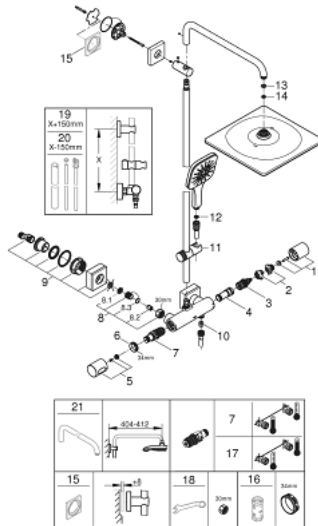

26 837 DC0 RAINSHOWER SMARTACTIVE 310 CUBE SHOWER SYSTEM WITH THERMOSTAT FOR WALL MOUNTING

SPARE PARTS

- 1: shut-off handle aquadimmer (Spare part-nr. 47804DC0)
- 2: Stop (Spare part-nr. 47723000)
- 3: Aquadimmer (Spare part-nr. 47364000)
- 4: Water flow (Spare part-nr. 47887000)
- 5: temperature control handle (Spare part-nr. 47811DC0)
- 6: Fitting ring (Spare part-nr. 47743000)
- 7: Thermostatic compact cartridge 1/2" (Spare part-nr. 47439000)
- 8: Non-return valve (Spare part-nr. 47189DC0)
- 8.1: Dirt strainer (Spare part-nr. 0726400M)
- 8.2: Non-return valve (Spare part-nr. 08565000)
- 8.3: O-ring $\varnothing 17 \times \varnothing 2$ (Spare part-nr. 0305500M)
- 9: S-union (Spare part-nr. 47824DC0)
- 10: Non-return valve (Spare part-nr. 08565000)
- 11: Glide element (Spare part-nr. 48424DC0)
- 12: Dirt strainer (Spare part-nr. 0700200M)
- 13: Fibre seal $\varnothing 18,5 \times \varnothing 12 \times 2$ (Spare part-nr. 0138900M)
- 14: Dirt strainer (Spare part-nr. 48007000)
- 16: Socket spanner (Spare part-nr. 19332000)*
- 17: GROHE TurboStat cartridge 1/2" (Spare part-nr. 47175000)*
- 18: Special spanner (Spare part-nr. 19377000)*