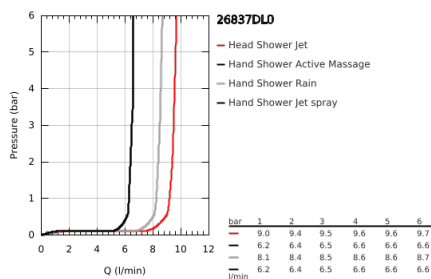

26 837 DL0 RAINSHOWER SMARTACTIVE 310 CUBE SHOWER SYSTEM WITH THERMOSTAT FOR WALL MOUNTING

PRODUCT DESCRIPTION

- Colour: brushed warm sunset
- consisting of:
 - horizontal swivable 450 mm shower arm
 - exposed thermostat with Aquadimmer function
 - allows change between:
 - head shower Rainshower Mono 310 Cube
 - maximum flow rate (at 3 bar): 9.5 l/min
 - with ball joint
 - rotation angle $\pm 15^\circ$
 - hand shower Rainshower SmartActive 130 Cube
 - maximum flow rate (at 3 bar): 8.5 l/min
 - adjustable in height with gliding element
 - including performance grip
 - Silverflex shower hose 1750 mm
 - GROHE EcoJoy - less water, perfect flow
 - GROHE TurboStat - compact cartridge with wax thermoelement
 - GROHE SafeStop - safety button at 38°C
 - GROHE SafeStop Plus - optional temperature limiter at 43°C included
 - GROHE CoolTouch - no risk of scalding
 - GROHE DreamSpray - perfect spray pattern
 - GROHE One-Click Showering spray selection with one click
 - GROHE LongLife finish
- Flexible Installation - 1 adjustable bracket for existing drill holes
- GROHE SpeedClean - effortless limescale removal
- suitable for instantaneous heaters from 18 kW/h
- minimum flow rate 5 l/min
- DR-brass