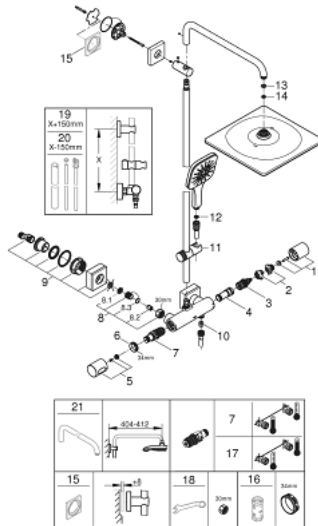

26 837 DL0 RAINSHOWER SMARTACTIVE 310 CUBE SHOWER SYSTEM WITH THERMOSTAT FOR WALL MOUNTING

SPARE PARTS

1. 1: shut-off handle aquadimmer (Spare part-nr. 47804DL0)
2. 2: Stop (Spare part-nr. 47723000)
3. 3: Aquadimmer (Spare part-nr. 47364000)
4. 4: Water flow (Spare part-nr. 47887000)
5. 5: temperature control handle (Spare part-nr. 47811DL0)
6. 6: Fitting ring (Spare part-nr. 47743000)
7. 7: Thermostatic compact cartridge 1/2" (Spare part-nr. 47439000)
8. 8: non-return valves (Spare part-nr. 47189DL0)
- 8.1: Dirt strainer (Spare part-nr. 0726400M)
- 8.2: Non-return valve (Spare part-nr. 08565000)
- 8.3: O-ring $\varnothing 17 \times \varnothing 2$ (Spare part-nr. 0305500M)
12. 9: S-union (Spare part-nr. 47824DL0)
13. 10: Non-return valve (Spare part-nr. 08565000)
14. 11: Glide element (Spare part-nr. 48424DL0)
15. 12: Dirt strainer (Spare part-nr. 0700200M)
16. 13: Fibre seal $\varnothing 18,5 \times \varnothing 12 \times 2$ (Spare part-nr. 0138900M)
17. 14: Dirt strainer (Spare part-nr. 48007000)
18. 16: Socket spanner (Spare part-nr. 19332000)*
19. 17: GROHE TurboStat cartridge 1/2" (Spare part-nr. 47175000)*
20. 18: Special spanner (Spare part-nr. 19377000)*

* Optional accessories