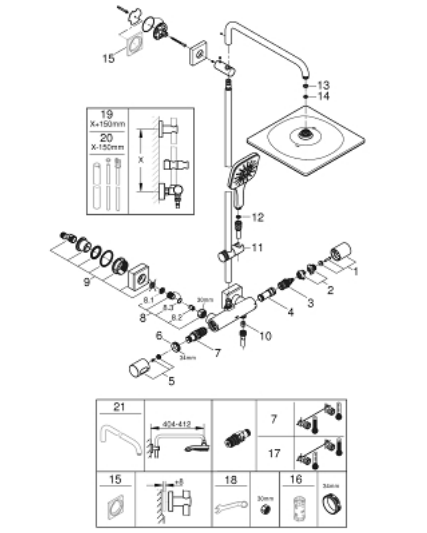

26 837 GL0 RAINSHOWER SMARTACTIVE 310 CUBE SHOWER SYSTEM WITH THERMOSTAT FOR WALL MOUNTING

SPARE PARTS

- 1: shut-off handle aquadimmer (Spare part-nr. 47804GL0)
- 2: Temperature limiter (Spare part-nr. 47723000)
- 3: Aquadimmer (Spare part-nr. 47364000)
- 4: Water flow (Spare part-nr. 47887000)
- 5: temperature control handle (Spare part-nr. 47811GL0)
- 6: retaining ring (Spare part-nr. 47743000)
- 7: Thermostatic compact cartridge 1/2" (Spare part-nr. 47439000)
- 8: non-return valves (Spare part-nr. 47189GL0)
- 8.1: Filter (Spare part-nr. 0726400M)
- 8.2: Non-return valve (Spare part-nr. 08565000)
- 8.3: O-Ring Ø17 x Ø2 (Spare part-nr. 0305500M)
- 9: S-union (Spare part-nr. 47824GL0)
- 10: Non-return valve (Spare part-nr. 08565000)
- 11: Glide element (Spare part-nr. 48424GL0)
- 12: Dirt strainer (Spare part-nr. 0700200M)
- 13: Fibre seal dia. Ø 18,5 x Ø 12 x 2 (Spare part-nr. 0138900M)
- 14: Dirt strainer (Spare part-nr. 48007000)
- 16: Socket spanner (Spare part-nr. 19332000)*
- 17: GROHE TurboStat cartridge 1/2" (Spare part-nr. 47175000)*
- 18: Special spanner (Spare part-nr. 19377000)*