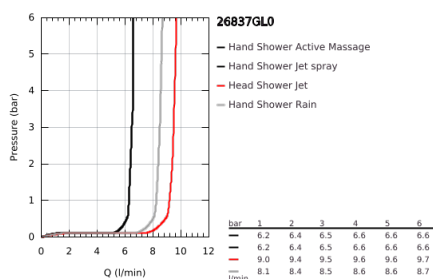

26 837 GL0 RAINSHOWER SMARTACTIVE 310 CUBE SHOWER SYSTEM WITH THERMOSTAT FOR WALL MOUNTING

PRODUCT DESCRIPTION

- Colour: cool sunrise
- consisting of:
 - horizontal swivable 450 mm shower arm
 - exposed thermostat with Aquadimmer function
 - allows change between:
 - head shower Rainshower Mono 310 Cube
 - maximum flow rate (at 3 bar): 9.5 l/min
 - with ball joint
 - rotation angle $\pm 15^\circ$
 - hand shower Rainshower SmartActive 130 Cube
 - maximum flow rate (at 3 bar): 8.5 l/min
 - adjustable in height with gliding element
 - including performance grip
 - Silverflex shower hose 1750 mm
 - GROHE EcoJoy - less water, perfect flow
 - GROHE TurboStat - compact cartridge with wax thermoelement
 - GROHE SafeStop - safety button at 38°C
 - GROHE SafeStop Plus - optional temperature limiter at 43°C included
 - GROHE CoolTouch - no risk of scalding
 - GROHE DreamSpray - perfect spray pattern
 - GROHE One-Click Showering spray selection with one click
 - GROHE LongLife finish
- Flexible Installation - 1 adjustable bracket for existing drill holes
- GROHE SpeedClean - effortless limescale removal
- suitable for instantaneous heaters from 18 kW/h
- minimum flow rate 5 l/min
- DR-brass