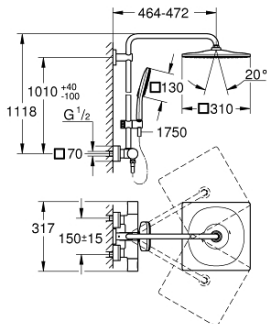

26 837 GL0 RAINSHOWER SMARTACTIVE 310 CUBE SHOWER SYSTEM WITH THERMOSTAT FOR WALL MOUNTING

PRODUCT DESCRIPTION

- Colour: cool sunrise
- consisting of:
  - horizontal swivable 450 mm shower arm
  - exposed thermostat with Aquadimmer function
  - allows change between:
    - head shower Rainshower Mono 310 Cube
    - maximum flow rate (at 3 bar): 9.5 l/min
  - with ball joint
  - rotation angle $\pm 15^\circ$
  - hand shower Rainshower SmartActive 130 Cube
  - maximum flow rate (at 3 bar): 8.5 l/min
  - adjustable in height with gliding element
  - including performance grip
  - Silverflex shower hose 1750 mm
  - GROHE EcoJoy - less water, perfect flow
  - GROHE TurboStat - compact cartridge with wax thermoelement
  - GROHE SafeStop - safety button at 38°C
  - GROHE SafeStop Plus - optional temperature limiter at 43°C included
  - GROHE CoolTouch - no risk of scalding
  - GROHE DreamSpray - perfect spray pattern
  - GROHE One-Click Showering spray selection with one click
  - GROHE LongLife finish
- Flexible Installation - 1 adjustable bracket for existing drill holes
- GROHE SpeedClean - effortless limescale removal
- suitable for instantaneous heaters from 18 kW/h
- minimum flow rate 5 l/min
- DR-brass