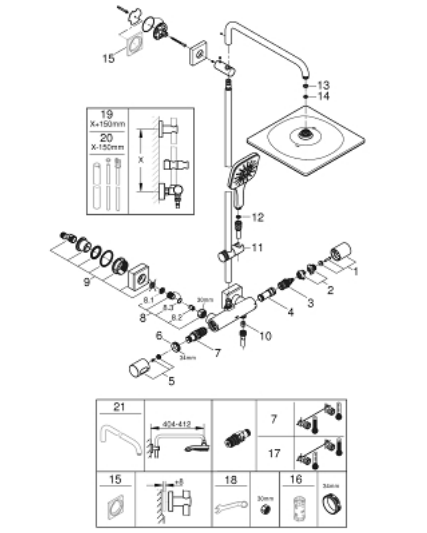

26 837 GL0 RAINSHOWER SMARTACTIVE 310 CUBE SHOWER SYSTEM WITH THERMOSTAT FOR WALL MOUNTING

SPARE PARTS

- 1: shut-off handle aquadimmer (Spare part-nr. 47804GL0)
- 2: Stop (Spare part-nr. 47723000)
- 3: Aquadimmer (Spare part-nr. 47364000)
- 4: Water flow (Spare part-nr. 47887000)
- 5: temperature control handle (Spare part-nr. 47811GL0)
- 6: Fitting ring (Spare part-nr. 47743000)
- 7: Thermostatic compact cartridge 1/2" (Spare part-nr. 47439000)
- 8: non-return valves (Spare part-nr. 47189GL0)
- 8.1: Dirt strainer (Spare part-nr. 0726400M)
- 8.2: Non-return valve (Spare part-nr. 08565000)
- 8.3: O-ring $\varnothing 17 \times \varnothing 2$ (Spare part-nr. 0305500M)
- 9: S-union (Spare part-nr. 47824GL0)
- 10: Non-return valve (Spare part-nr. 08565000)
- 11: Glide element (Spare part-nr. 48424GL0)
- 12: Dirt strainer (Spare part-nr. 0700200M)
- 13: Fibre seal $\varnothing 18,5 \times \varnothing 12 \times 2$ (Spare part-nr. 0138900M)
- 14: Dirt strainer (Spare part-nr. 48007000)
- 16: Socket spanner (Spare part-nr. 19332000)*
- 17: GROHE TurboStat cartridge 1/2" (Spare part-nr. 47175000)*
- 18: Special spanner (Spare part-nr. 19377000)*