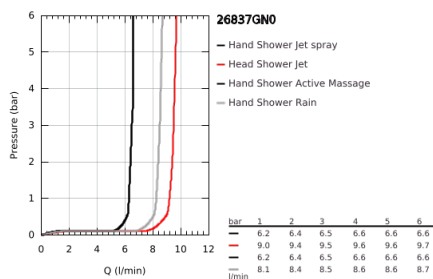

26 837 GN0 RAINSHOWER SMARTACTIVE 310 CUBE SHOWER SYSTEM WITH THERMOSTAT FOR WALL MOUNTING

PRODUCT DESCRIPTION

- Colour: brushed cool sunrise
- consisting of:
 - horizontal swivable 450 mm shower arm
 - exposed thermostat with Aquadimmer function
 - allows change between:
 - head shower Rainshower Mono 310 Cube
 - maximum flow rate (at 3 bar): 9.5 l/min
 - with ball joint
 - rotation angle $\pm 15^\circ$
 - hand shower Rainshower SmartActive 130 Cube
 - maximum flow rate (at 3 bar): 8.5 l/min
 - adjustable in height with gliding element
 - including performance grip
 - Silverflex shower hose 1750 mm
 - GROHE EcoJoy - less water, perfect flow
 - GROHE TurboStat - compact cartridge with wax thermoelement
 - GROHE SafeStop - safety button at 38°C
 - GROHE SafeStop Plus - optional temperature limiter at 43°C included
 - GROHE CoolTouch - no risk of scalding
 - GROHE DreamSpray - perfect spray pattern
 - GROHE One-Click Showering spray selection with one click
 - GROHE LongLife finish
- Flexible Installation - 1 adjustable bracket for existing drill holes
- GROHE SpeedClean - effortless limescale removal
- suitable for instantaneous heaters from 18 kW/h
- minimum flow rate 5 l/min
- DR-brass