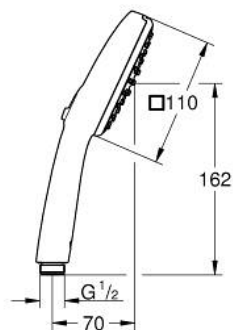

26 902 003 TEMPESTA CUBE 110 HAND SHOWER 2 SPRAYS

PRODUCT DESCRIPTION

- Tyc: Chrome
- spray patterns: Rain, Jet
- GROHE EcoJoy - Less water, perfect flow
- GROHE SmartSwitch - easily rotate the dial to enjoy your preferred spray option
- GROHE DreamSpray - perfect spray pattern
- GROHE LongLife finish
- GROHE SpeedClean - effortless limescale removal
- Inner WaterGuide - inner insulation for surface protection
- ShockProof silicone ring prevents damage caused by a shower falling
- universal mounting system, fitting all standard shower hoses
- maximum flow rate (at 3 bar): 6.9 l/min
- min. recommended pressure 1.0 bar
- suitable for instantaneous heater
- professional exclusive

Pure Freude
an Wasser

26 902 003 TEMPESTA CUBE 110 HAND SHOWER 2 SPRAYS

SPARE PARTS

1: Dirt strainer (Spare part-nr. 0700200M)