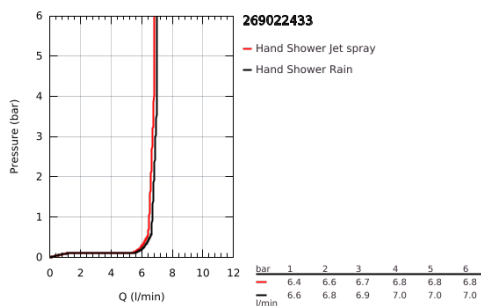

26 902 243 3 TEMPESTA CUBE 110 HAND SHOWER 2 SPRAYS

PRODUCT DESCRIPTION

- Colour: matte black
- spray patterns: Rain, Jet
- GROHE EcoJoy - less water, perfect flow
- GROHE SmartSwitch - easily rotate the dial to enjoy your preferred spray option
- GROHE DreamSpray - perfect spray pattern
- GROHE SpeedClean - effortless limescale removal
- Inner WaterGuide - inner insulation for surface protection
- ShockProof silicone ring prevents damage caused by a shower falling
- universal mounting system, fitting all standard shower hoses
- maximum flow rate (at 3 bar): 6.9 l/min
- min. recommended pressure 1.0 bar
- suitable for instantaneous heater
- professional exclusive