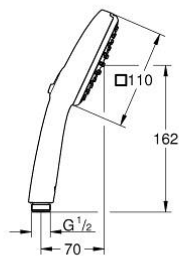

26 902 243 3 TEMPESTA CUBE 110 HAND SHOWER 2 SPRAYS

PRODUCT DESCRIPTION

- Colour: matte black
- spray patterns: Rain, Jet
- GROHE EcoJoy - less water, perfect flow
- GROHE SmartSwitch - easily rotate the dial to enjoy your preferred spray option
- GROHE DreamSpray - perfect spray pattern
- GROHE SpeedClean - effortless limescale removal
- Inner WaterGuide - inner insulation for surface protection
- ShockProof silicone ring prevents damage caused by a shower falling
- universal mounting system, fitting all standard shower hoses
- maximum flow rate (at 3 bar): 6.9 l/min
- min. recommended pressure 1.0 bar
- suitable for instantaneous heater
- professional exclusive

Pure Freude
an Wasser

26 902 243 3 TEMPESTA CUBE 110 HAND SHOWER 2 SPRAYS

SPARE PARTS

1: Dirt strainer (Spare part-nr. 0700200M)