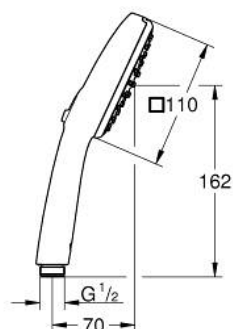

26 902 243 3 TEMPESTA CUBE 110 HAND SHOWER 2 SPRAYS

PRODUCT DESCRIPTION

- Tyc: matte black
- spray patterns: Rain, Jet
- GROHE EcoJoy - Less water, perfect flow
- GROHE SmartSwitch - easily rotate the dial to enjoy your preferred spray option
- GROHE DreamSpray - perfect spray pattern
- GROHE SpeedClean - effortless limescale removal
- Inner WaterGuide - inner insulation for surface protection
- ShockProof silicone ring prevents damage caused by a shower falling
- universal mounting system, fitting all standard shower hoses
- maximum flow rate (at 3 bar): 6.9 l/min
- min. recommended pressure 1.0 bar
- suitable for instantaneous heater
- professional exclusive

26 902 243 3 TEMPESTA CUBE 110 HAND SHOWER 2 SPRAYS

SPARE PARTS

1: Dirt strainer (Spare part-nr. 0700200M)