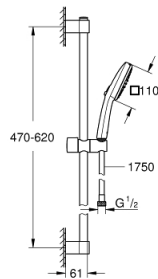

26 904 003 TEMPESTA CUBE 110 SHOWER RAIL SET 2 SPRAYS

PRODUCT DESCRIPTION

- Colour: chrome
- consisting of:
 - hand shower Tempesta Cube 110 (26 746)
 - spray patterns: Rain, Jet
 - maximum flow rate (at 3 bar): 7.4 l/min
 - shower rail, 600 mm (27 523)
 - metal shower hose Relaxaflex 1750 mm 1/2" x 1/2" (28 139)
 - GROHE EcoJoy - less water, perfect flow
 - GROHE SmartSwitch - easily rotate the dial to enjoy your preferred spray option
 - GROHE DreamSpray - perfect spray pattern
 - GROHE LongLife finish
- Flexible Installation - 1 adjustable bracket for existing drill holes
- adjustable rail holder (turn and glide shower holder)
- GROHE SpeedClean - effortless limescale removal
- Inner WaterGuide - inner insulation for surface protection
- ShockProof silicone ring prevents damage caused by a shower falling
- min. recommended pressure 1.0 bar
- suitable for instantaneous heater
- professional exclusive

26 904 003 TEMPESTA CUBE 110 SHOWER RAIL SET 2 SPRAYS

SPARE PARTS

- 1: Shower rail holder (Spare part-nr. 48607000)
 - 2: Glide element (Spare part-nr. 48609000)
 - 3: Shower rail holder (Spare part-nr. 48608000)
 - 4: Dirt strainer (Spare part-nr. 0700200M)
 - 5: Compensation disc (Spare part-nr. 48543001)*
- * Optional accessories