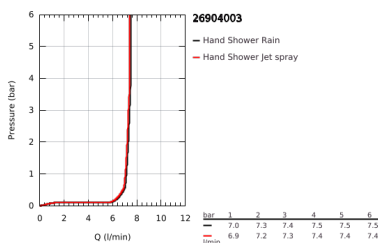

26 904 003 TEMPESTA CUBE 110 SHOWER RAIL SET 2 SPRAYS

PRODUCT DESCRIPTION

- Colour: chrome
- consisting of:
 - hand shower Tempesta Cube 110 (26 746)
 - spray patterns: Rain, Jet
 - maximum flow rate (at 3 bar): 7.4 l/min
 - shower rail, 600 mm (27 523)
 - metal shower hose Relaxaflex 1750 mm 1/2" x 1/2" (28 139)
 - GROHE EcoJoy - less water, perfect flow
 - GROHE SmartSwitch - easily rotate the dial to enjoy your preferred spray option
 - GROHE DreamSpray - perfect spray pattern
 - GROHE LongLife finish
- Flexible Installation - 1 adjustable bracket for existing drill holes
- adjustable rail holder (turn and glide shower holder)
- GROHE SpeedClean - effortless limescale removal
- Inner WaterGuide - inner insulation for surface protection
- ShockProof silicone ring prevents damage caused by a shower falling
- min. recommended pressure 1.0 bar
- suitable for instantaneous heater
- professional exclusive

26 904 003 TEMPESTA CUBE 110 SHOWER RAIL SET 2 SPRAYS

SPARE PARTS

- 1: Shower rail holder (Spare part-nr. 48607000)
 - 2: Glide element (Spare part-nr. 48609000)
 - 3: Shower rail holder (Spare part-nr. 48608000)
 - 4: Dirt strainer (Spare part-nr. 0700200M)
 - 5: Compensation disc (Spare part-nr. 48543001)*
- * Optional accessories