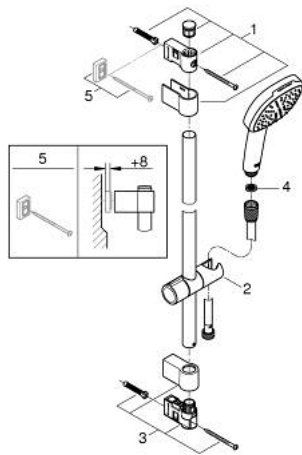

## 26 904 003 TEMPESTA CUBE 110 SHOWER RAIL SET 2 SPRAYS

### PRODUCT DESCRIPTION

- Tyc: Chrome
- consisting of:
  - hand shower Tempesta Cube 110 (26 746)
  - spray patterns: Rain, Jet
  - maximum flow rate (at 3 bar): 7.4 l/min
  - shower rail, 600 mm (27 523)
  - metal shower hose Relaxaflex 1750 mm 1/2" x 1/2" (28 139)
  - GROHE EcoJoy - Less water, perfect flow
  - GROHE SmartSwitch - easily rotate the dial to enjoy your preferred spray option
  - GROHE DreamSpray - perfect spray pattern
  - GROHE LongLife finish
- Flexible Installation - 1 adjustable bracket for existing drill holes
- adjustable rail holder (turn and glide shower holder)
- GROHE SpeedClean - effortless limescale removal
- Inner WaterGuide - inner insulation for surface protection
- ShockProof silicone ring prevents damage caused by a shower falling
- min. recommended pressure 1.0 bar
- suitable for instantaneous heater
- professional exclusive

### SPARE PARTS

- 1: Shower rail holder (Spare part-nr. 48607000)
  - 2: Glide element (Spare part-nr. 48609000)
  - 3: Shower rail holder (Spare part-nr. 48608000)
  - 4: Dirt strainer (Spare part-nr. 0700200M)
  - 5: Compensation disc (Spare part-nr. 48543001)\*
- \* Optional accessories