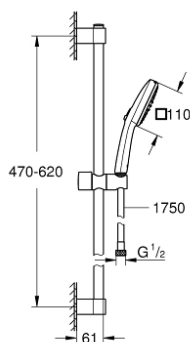

## 26 904 003 TEMPESTA CUBE 110 SHOWER RAIL SET 2 SPRAYS

### PRODUCT DESCRIPTION

- Tyc: Chrome
- consisting of:
  - hand shower Tempesta Cube 110 (26 746)
  - spray patterns: Rain, Jet
  - maximum flow rate (at 3 bar): 7.4 l/min
  - shower rail, 600 mm (27 523)
  - metal shower hose Relaxaflex 1750 mm 1/2" x 1/2" (28 139)
  - GROHE EcoJoy - Less water, perfect flow
  - GROHE SmartSwitch - easily rotate the dial to enjoy your preferred spray option
  - GROHE DreamSpray - perfect spray pattern
  - GROHE LongLife finish
- Flexible Installation - 1 adjustable bracket for existing drill holes
- adjustable rail holder (turn and glide shower holder)
- GROHE SpeedClean - effortless limescale removal
- Inner WaterGuide - inner insulation for surface protection
- ShockProof silicone ring prevents damage caused by a shower falling
- min. recommended pressure 1.0 bar
- suitable for instantaneous heater
- professional exclusive

### SPARE PARTS

- 1: Shower rail holder (Spare part-nr. 48607000)
  - 2: Glide element (Spare part-nr. 48609000)
  - 3: Shower rail holder (Spare part-nr. 48608000)
  - 4: Dirt strainer (Spare part-nr. 0700200M)
  - 5: Compensation disc (Spare part-nr. 48543001)\*
- \* Optional accessories