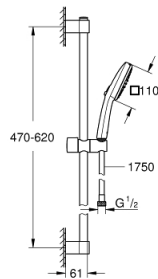

26 905 003 TEMPESTA CUBE 110 SHOWER RAIL SET 2 SPRAYS (RAIN, JET)

PRODUCT DESCRIPTION

- Colour: chrome
- consisting of:
 - hand shower Tempesta Cube 110 (26 902)
 - shower rail, 600 mm (27 523)
 - metal shower hose Relaxaflex 1750 mm 1/2" x 1/2" (28 139)
- GROHE EcoJoy - less water, perfect flow
- GROHE SmartSwitch - easily rotate the dial to enjoy your preferred spray option
- GROHE DreamSpray - perfect spray pattern
- GROHE LongLife finish
- Flexible Installation - 1 adjustable bracket for existing drill holes
- adjustable rail holder (turn and glide shower holder)
- GROHE SpeedClean - effortless limescale removal
- Inner WaterGuide - inner insulation for surface protection
- ShockProof silicone ring prevents damage caused by a shower falling
- maximum flow rate (at 3 bar): 6.9 l/min
- min. recommended pressure 1.0 bar
- suitable for instantaneous heater
- professional exclusive

26 905 003 TEMPESTA CUBE 110 SHOWER RAIL SET 2 SPRAYS (RAIN, JET)

SPARE PARTS

- 1: Shower rail holder (Spare part-nr. 48607000)
 - 2: Glide element (Spare part-nr. 48609000)
 - 3: Shower rail holder (Spare part-nr. 48608000)
 - 4: Dirt strainer (Spare part-nr. 0700200M)
 - 5: Compensation disc (Spare part-nr. 48543001)*
- * Optional accessories