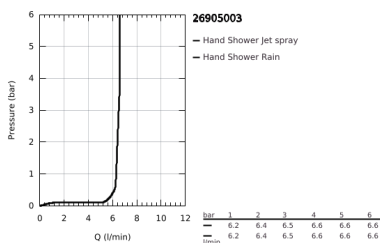

26 905 003 TEMPESTA CUBE 110 SHOWER RAIL SET 2 SPRAYS (RAIN, JET)

PRODUCT DESCRIPTION

- Colour: chrome
- consisting of:
 - hand shower Tempesta Cube 110 (26 902)
 - shower rail, 600 mm (27 523)
 - metal shower hose Relaxaflex 1750 mm 1/2" x 1/2" (28 139)
- GROHE EcoJoy - less water, perfect flow
- GROHE SmartSwitch - easily rotate the dial to enjoy your preferred spray option
- GROHE DreamSpray - perfect spray pattern
- GROHE LongLife finish
- Flexible Installation - 1 adjustable bracket for existing drill holes
- adjustable rail holder (turn and glide shower holder)
- GROHE SpeedClean - effortless limescale removal
- Inner WaterGuide - inner insulation for surface protection
- ShockProof silicone ring prevents damage caused by a shower falling
- maximum flow rate (at 3 bar): 6.9 l/min
- min. recommended pressure 1.0 bar
- suitable for instantaneous heater
- professional exclusive