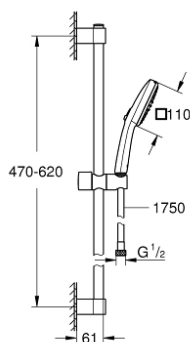

26 905 003 TEMPESTA CUBE 110 SHOWER RAIL SET 2 SPRAYS (RAIN, JET)

PRODUCT DESCRIPTION

- Tyc: Chrome
- consisting of:
 - hand shower Tempesta Cube 110 (26 902)
 - shower rail, 600 mm (27 523)
 - metal shower hose Relexaflex 1750 mm 1/2" x 1/2" (28 139)
 - GROHE EcoJoy - Less water, perfect flow
 - GROHE SmartSwitch - easily rotate the dial to enjoy your preferred spray option
 - GROHE DreamSpray - perfect spray pattern
 - GROHE LongLife finish
- Flexible Installation - 1 adjustable bracket for existing drill holes
- adjustable rail holder (turn and glide shower holder)
- GROHE SpeedClean - effortless limescale removal
- Inner WaterGuide - inner insulation for surface protection
- ShockProof silicone ring prevents damage caused by a shower falling
- maximum flow rate (at 3 bar): 6.9 l/min
- min. recommended pressure 1.0 bar
- suitable for instantaneous heater
- professional exclusive

26 905 003 TEMPESTA CUBE 110 SHOWER RAIL SET 2 SPRAYS (RAIN, JET)

SPARE PARTS

- 1: Shower rail holder (Spare part-nr. 48607000)
 - 2: Glide element (Spare part-nr. 48609000)
 - 3: Shower rail holder (Spare part-nr. 48608000)
 - 4: Dirt strainer (Spare part-nr. 0700200M)
 - 5: Compensation disc (Spare part-nr. 48543001)*
- * Optional accessories