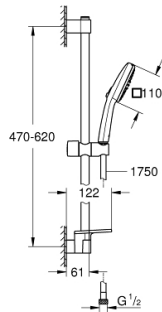

26 907 003 TEMPESTA CUBE 110 SHOWER RAIL SET 2 SPRAYS

PRODUCT DESCRIPTION

- Colour: chrome
- consisting of:
 - hand shower Tempesta Cube 110 (26 746)
 - spray patterns: Rain, Jet
 - maximum flow rate (at 3 bar): 7.4 l/min
 - shower rail, 600 mm (27 523)
 - shower hose Relexaflex 1750 mm 1/2" x 1/2" (28 154)
 - GROHE EasyReach tray (26 770)
 - GROHE EcoJoy - less water, perfect flow
 - GROHE SmartSwitch - easily rotate the dial to enjoy your preferred spray option
 - GROHE DreamSpray - perfect spray pattern
 - GROHE LongLife finish
- Flexible Installation - 1 adjustable bracket for existing drill holes
- adjustable rail holder (turn and glide shower holder)
- GROHE SpeedClean - effortless limescale removal
- Inner WaterGuide - inner insulation for surface protection
- ShockProof silicone ring prevents damage caused by a shower falling
- min. recommended pressure 1.0 bar
- suitable for instantaneous heater
- professional exclusive

26 907 003 TEMPESTA CUBE 110 SHOWER RAIL SET 2 SPRAYS

SPARE PARTS

- 1: Shower rail holder (Spare part-nr. 48607000)
- 2: Glide element (Spare part-nr. 48609000)
- 3: Shower rail holder (Spare part-nr. 48608000)
- 4: Dirt strainer (Spare part-nr. 0700200M)
- 5: GROHE EasyReach tray (Spare part-nr. 26770001)
- 6: Compensation disc (Spare part-nr. 48543001)*