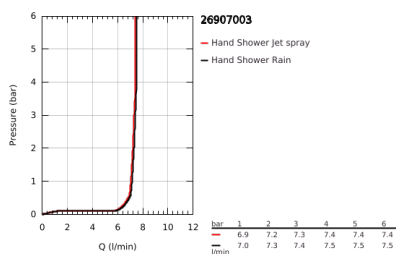

26 907 003 TEMPESTA CUBE 110 SHOWER RAIL SET 2 SPRAYS

PRODUCT DESCRIPTION

- Colour: chrome
- consisting of:
 - hand shower Tempesta Cube 110 (26 746)
 - spray patterns: Rain, Jet
 - maximum flow rate (at 3 bar): 7.4 l/min
 - shower rail, 600 mm (27 523)
 - shower hose Relexaflex 1750 mm 1/2" x 1/2" (28 154)
 - GROHE EasyReach tray (26 770)
 - GROHE EcoJoy - less water, perfect flow
 - GROHE SmartSwitch - easily rotate the dial to enjoy your preferred spray option
 - GROHE DreamSpray - perfect spray pattern
 - GROHE LongLife finish
- Flexible Installation - 1 adjustable bracket for existing drill holes
- adjustable rail holder (turn and glide shower holder)
- GROHE SpeedClean - effortless limescale removal
- Inner WaterGuide - inner insulation for surface protection
- ShockProof silicone ring prevents damage caused by a shower falling
- min. recommended pressure 1.0 bar
- suitable for instantaneous heater
- professional exclusive

26 907 003 TEMPESTA CUBE 110 SHOWER RAIL SET 2 SPRAYS

SPARE PARTS

- 1: Shower rail holder (Spare part-nr. 48607000)
- 2: Glide element (Spare part-nr. 48609000)
- 3: Shower rail holder (Spare part-nr. 48608000)
- 4: Dirt strainer (Spare part-nr. 0700200M)
- 5: GROHE EasyReach tray (Spare part-nr. 26770001)
- 6: Compensation disc (Spare part-nr. 48543001)*