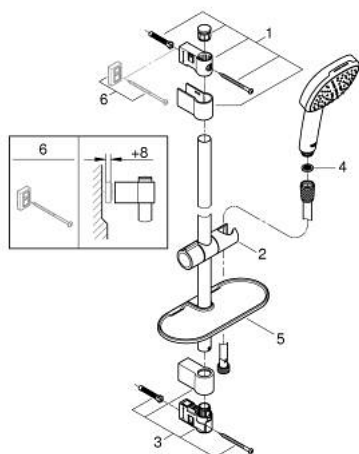

26 907 003 TEMPESTA CUBE 110 SHOWER RAIL SET 2 SPRAYS

PRODUCT DESCRIPTION

- Colour: chrome
- consisting of:
 - hand shower Tempesta Cube 110 (26 746)
 - spray patterns: Rain, Jet
 - maximum flow rate (at 3 bar): 7.4 l/min
 - shower rail, 600 mm (27 523)
 - shower hose Relexaflex 1750 mm 1/2" x 1/2" (28 154)
 - GROHE EasyReach tray (26 770)
 - GROHE EcoJoy - less water, perfect flow
 - GROHE SmartSwitch - easily rotate the dial to enjoy your preferred spray option
 - GROHE DreamSpray - perfect spray pattern
 - GROHE LongLife finish
- Flexible Installation - 1 adjustable bracket for existing drill holes
- adjustable rail holder (turn and glide shower holder)
- GROHE SpeedClean - effortless limescale removal
- Inner WaterGuide - inner insulation for surface protection
- ShockProof silicone ring prevents damage caused by a shower falling
- min. recommended pressure 1.0 bar
- suitable for instantaneous heater
- professional exclusive

26 907 003 TEMPESTA CUBE 110 SHOWER RAIL SET 2 SPRAYS

SPARE PARTS

- 1: Shower rail holder (Spare part-nr. 48607000)
- 2: Glide element (Spare part-nr. 48609000)
- 3: Shower rail holder (Spare part-nr. 48608000)
- 4: Dirt strainer (Spare part-nr. 0700200M)
- 5: GROHE EasyReach tray (Spare part-nr. 26770001)
- 6: Compensation disc (Spare part-nr. 48543001)*