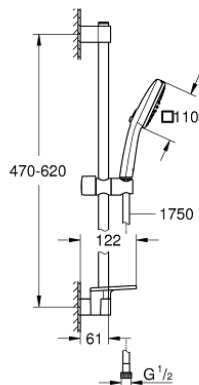

26 907 003 TEMPESTA CUBE 110 SHOWER RAIL SET 2 SPRAYS

PRODUCT DESCRIPTION

- Tyc: Chrome
- consisting of:
 - hand shower Tempesta Cube 110 (26 746)
 - spray patterns: Rain, Jet
 - maximum flow rate (at 3 bar): 7.4 l/min
 - shower rail, 600 mm (27 523)
 - shower hose Relexaflex 1750 mm 1/2" x 1/2" (28 154)
 - GROHE EasyReach tray (26 770)
 - GROHE EcoJoy - Less water, perfect flow
 - GROHE SmartSwitch - easily rotate the dial to enjoy your preferred spray option
 - GROHE DreamSpray - perfect spray pattern
 - GROHE LongLife finish
- Flexible Installation - 1 adjustable bracket for existing drill holes
- adjustable rail holder (turn and glide shower holder)
- GROHE SpeedClean - effortless limescale removal
- Inner WaterGuide - inner insulation for surface protection
- ShockProof silicone ring prevents damage caused by a shower falling
- min. recommended pressure 1.0 bar
- suitable for instantaneous heater
- professional exclusive

26 907 003 TEMPESTA CUBE 110 SHOWER RAIL SET 2 SPRAYS

SPARE PARTS

- 1: Shower rail holder (Spare part-nr. 48607000)
- 2: Glide element (Spare part-nr. 48609000)
- 3: Shower rail holder (Spare part-nr. 48608000)
- 4: Dirt strainer (Spare part-nr. 0700200M)
- 5: GROHE EasyReach tray (Spare part-nr. 26770001)
- 6: Compensation disc (Spare part-nr. 48543001)*