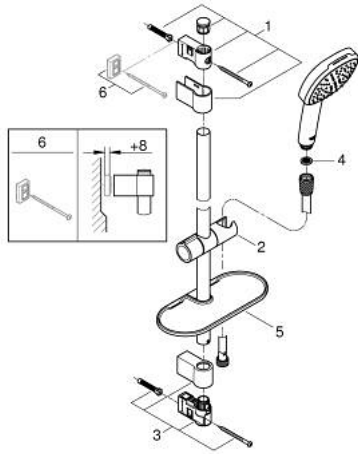

26 907 003 TEMPESTA CUBE 110 SHOWER RAIL SET 2 SPRAYS

PRODUCT DESCRIPTION

- Tyc: Chrome
- consisting of:
 - hand shower Tempesta Cube 110 (26 746)
 - spray patterns: Rain, Jet
 - maximum flow rate (at 3 bar): 7.4 l/min
 - shower rail, 600 mm (27 523)
 - shower hose Relexaflex 1750 mm 1/2" x 1/2" (28 154)
 - GROHE EasyReach tray (26 770)
 - GROHE EcoJoy - Less water, perfect flow
 - GROHE SmartSwitch - easily rotate the dial to enjoy your preferred spray option
 - GROHE DreamSpray - perfect spray pattern
 - GROHE LongLife finish
- Flexible Installation - 1 adjustable bracket for existing drill holes
- adjustable rail holder (turn and glide shower holder)
- GROHE SpeedClean - effortless limescale removal
- Inner WaterGuide - inner insulation for surface protection
- ShockProof silicone ring prevents damage caused by a shower falling
- min. recommended pressure 1.0 bar
- suitable for instantaneous heater
- professional exclusive

26 907 003 TEMPESTA CUBE 110 SHOWER RAIL SET 2 SPRAYS

SPARE PARTS

- 1: Shower rail holder (Spare part-nr. 48607000)
- 2: Glide element (Spare part-nr. 48609000)
- 3: Shower rail holder (Spare part-nr. 48608000)
- 4: Dirt strainer (Spare part-nr. 0700200M)
- 5: GROHE EasyReach tray (Spare part-nr. 26770001)
- 6: Compensation disc (Spare part-nr. 48543001)*