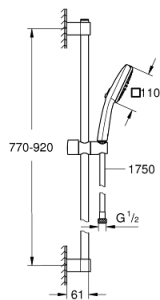

26 908 003 TEMPESTA CUBE 110 SHOWER RAIL SET 2 SPRAYS

PRODUCT DESCRIPTION

- Colour: chrome
- consisting of:
 - hand shower Tempesta Cube 110 (26 746)
 - spray patterns: Rain, Jet
 - maximum flow rate (at 3 bar): 7.4 l/min
 - shower rail, 900 mm (27 524)
 - shower hose Relexaflex 1750 mm 1/2" x 1/2" (28 154)
 - GROHE EcoJoy - less water, perfect flow
 - GROHE SmartSwitch - easily rotate the dial to enjoy your preferred spray option
 - GROHE DreamSpray - perfect spray pattern
 - GROHE LongLife finish
- Flexible Installation - 1 adjustable bracket for existing drill holes
- adjustable rail holder (turn and glide shower holder)
- GROHE SpeedClean - effortless limescale removal
- Inner WaterGuide - inner insulation for surface protection
- ShockProof silicone ring prevents damage caused by a shower falling
- min. recommended pressure 1.0 bar
- suitable for instantaneous heater
- professional exclusive

26 908 003 TEMPESTA CUBE 110 SHOWER RAIL SET 2 SPRAYS

SPARE PARTS

- 1: Shower rail holder (Spare part-nr. 48607000)
 - 2: Glide element (Spare part-nr. 48609000)
 - 3: Shower rail holder (Spare part-nr. 48608000)
 - 4: Dirt strainer (Spare part-nr. 0700200M)
 - 5: Compensation disc (Spare part-nr. 48543001)*
- * Optional accessories