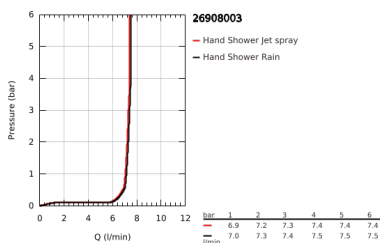

26 908 003 TEMPESTA CUBE 110 SHOWER RAIL SET 2 SPRAYS

PRODUCT DESCRIPTION

- Colour: chrome
- consisting of:
 - hand shower Tempesta Cube 110 (26 746)
 - spray patterns: Rain, Jet
 - maximum flow rate (at 3 bar): 7.4 l/min
 - shower rail, 900 mm (27 524)
 - shower hose Relexaflex 1750 mm 1/2" x 1/2" (28 154)
 - GROHE EcoJoy - less water, perfect flow
 - GROHE SmartSwitch - easily rotate the dial to enjoy your preferred spray option
 - GROHE DreamSpray - perfect spray pattern
 - GROHE LongLife finish
- Flexible Installation - 1 adjustable bracket for existing drill holes
- adjustable rail holder (turn and glide shower holder)
- GROHE SpeedClean - effortless limescale removal
- Inner WaterGuide - inner insulation for surface protection
- ShockProof silicone ring prevents damage caused by a shower falling
- min. recommended pressure 1.0 bar
- suitable for instantaneous heater
- professional exclusive