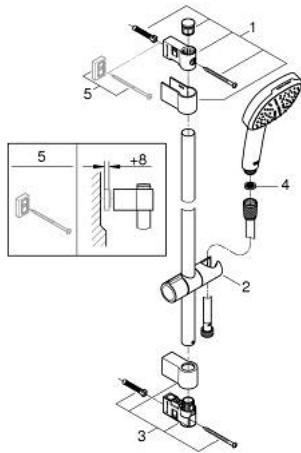

26 908 003 TEMPESTA CUBE 110 SHOWER RAIL SET 2 SPRAYS

PRODUCT DESCRIPTION

- Colour: chrome
- consisting of:
 - hand shower Tempesta Cube 110 (26 746)
 - spray patterns: Rain, Jet
 - maximum flow rate (at 3 bar): 7.4 l/min
 - shower rail, 900 mm (27 524)
 - shower hose Relexaflex 1750 mm 1/2" x 1/2" (28 154)
 - GROHE EcoJoy - less water, perfect flow
 - GROHE SmartSwitch - easily rotate the dial to enjoy your preferred spray option
 - GROHE DreamSpray - perfect spray pattern
 - GROHE LongLife finish
- Flexible Installation - 1 adjustable bracket for existing drill holes
- adjustable rail holder (turn and glide shower holder)
- GROHE SpeedClean - effortless limescale removal
- Inner WaterGuide - inner insulation for surface protection
- ShockProof silicone ring prevents damage caused by a shower falling
- min. recommended pressure 1.0 bar
- suitable for instantaneous heater
- professional exclusive

26 908 003 TEMPESTA CUBE 110 SHOWER RAIL SET 2 SPRAYS

SPARE PARTS

- 1: Shower rail holder (Spare part-nr. 48607000)
 - 2: Glide element (Spare part-nr. 48609000)
 - 3: Shower rail holder (Spare part-nr. 48608000)
 - 4: Dirt strainer (Spare part-nr. 0700200M)
 - 5: Compensation disc (Spare part-nr. 48543001)*
- * Optional accessories