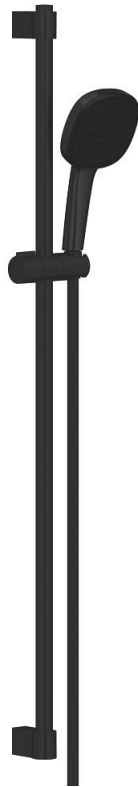

26 908 243 3 TEMPESTA CUBE 110 SHOWER RAIL SET 2 SPRAYS

PRODUCT DESCRIPTION

- Colour: matte black
- consisting of:
 - hand shower Tempesta Cube 110 (26 746)
 - spray patterns: Rain, Jet
 - maximum flow rate (at 3 bar): 7.4 l/min
 - shower rail, 900 mm (27 524)
 - shower hose 1750 mm 1/2" x 1/2" (28 388)
 - GROHE EcoJoy - less water, perfect flow
 - GROHE SmartSwitch - easily rotate the dial to enjoy your preferred spray option
 - GROHE DreamSpray - perfect spray pattern
- Flexible Installation - 1 adjustable bracket for existing drill holes
- adjustable rail holder (turn and glide shower holder)
- GROHE SpeedClean - effortless limescale removal
- Inner WaterGuide - inner insulation for surface protection
- ShockProof silicone ring prevents damage caused by a shower falling
- min. recommended pressure 1.0 bar
- suitable for instantaneous heater
- professional exclusive

26 908 243 3 TEMPESTA CUBE 110 SHOWER RAIL SET 2 SPRAYS

SPARE PARTS

- 1: Shower rail holder (Spare part-nr. 486072430)
 - 2: Glide element (Spare part-nr. 486092430)
 - 3: Shower rail holder (Spare part-nr. 486082430)
 - 4: Dirt strainer (Spare part-nr. 0700200M)
 - 5: Compensation disc (Spare part-nr. 48543001)*
- * Optional accessories