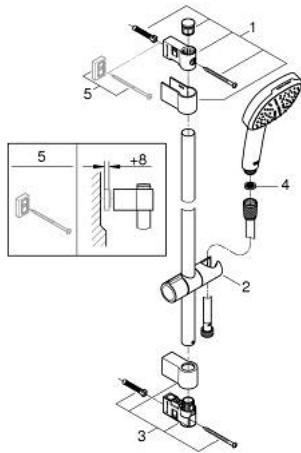

26 908 243 3 TEMPESTA CUBE 110 SHOWER RAIL SET 2 SPRAYS

PRODUCT DESCRIPTION

- Colour: matte black
- consisting of:
 - hand shower Tempesta Cube 110 (26 746)
 - spray patterns: Rain, Jet
 - maximum flow rate (at 3 bar): 7.4 l/min
 - shower rail, 900 mm (27 524)
 - shower hose 1750 mm 1/2" x 1/2" (28 388)
 - GROHE EcoJoy - less water, perfect flow
 - GROHE SmartSwitch - easily rotate the dial to enjoy your preferred spray option
 - GROHE DreamSpray - perfect spray pattern
- Flexible Installation - 1 adjustable bracket for existing drill holes
- adjustable rail holder (turn and glide shower holder)
- GROHE SpeedClean - effortless limescale removal
- Inner WaterGuide - inner insulation for surface protection
- ShockProof silicone ring prevents damage caused by a shower falling
- min. recommended pressure 1.0 bar
- suitable for instantaneous heater
- professional exclusive

26 908 243 3 TEMPESTA CUBE 110 SHOWER RAIL SET 2 SPRAYS

SPARE PARTS

- 1: Shower rail holder (Spare part-nr. 486072430)
 - 2: Glide element (Spare part-nr. 486092430)
 - 3: Shower rail holder (Spare part-nr. 486082430)
 - 4: Dirt strainer (Spare part-nr. 0700200M)
 - 5: Compensation disc (Spare part-nr. 48543001)*
- * Optional accessories