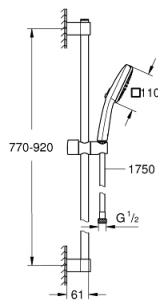

26 908 243 3 TEMPESTA CUBE 110 SHOWER RAIL SET 2 SPRAYS

PRODUCT DESCRIPTION

- Colour: matte black
- consisting of:
 - hand shower Tempesta Cube 110 (26 746)
 - spray patterns: Rain, Jet
 - maximum flow rate (at 3 bar): 7.4 l/min
 - shower rail, 900 mm (27 524)
 - shower hose 1750 mm 1/2" x 1/2" (28 388)
 - GROHE EcoJoy - less water, perfect flow
 - GROHE SmartSwitch - easily rotate the dial to enjoy your preferred spray option
 - GROHE DreamSpray - perfect spray pattern
- Flexible Installation - 1 adjustable bracket for existing drill holes
- adjustable rail holder (turn and glide shower holder)
- GROHE SpeedClean - effortless limescale removal
- Inner WaterGuide - inner insulation for surface protection
- ShockProof silicone ring prevents damage caused by a shower falling
- min. recommended pressure 1.0 bar
- suitable for instantaneous heater
- professional exclusive

26 908 243 3 TEMPESTA CUBE 110 SHOWER RAIL SET 2 SPRAYS

SPARE PARTS

- 1: Shower rail holder (Spare part-nr. 486072430)
 - 2: Glide element (Spare part-nr. 486092430)
 - 3: Shower rail holder (Spare part-nr. 486082430)
 - 4: Dirt strainer (Spare part-nr. 0700200M)
 - 5: Compensation disc (Spare part-nr. 48543001)*
- * Optional accessories