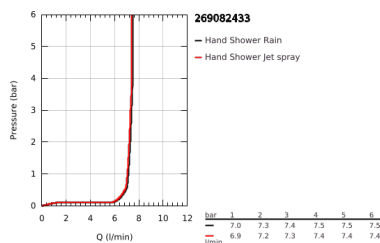

26 908 243 3 TEMPESTA CUBE 110 SHOWER RAIL SET 2 SPRAYS

PRODUCT DESCRIPTION

- Colour: matte black
- consisting of:
 - hand shower Tempesta Cube 110 (26 746)
 - spray patterns: Rain, Jet
 - maximum flow rate (at 3 bar): 7.4 l/min
 - shower rail, 900 mm (27 524)
 - shower hose 1750 mm 1/2" x 1/2" (28 388)
 - GROHE EcoJoy - less water, perfect flow
 - GROHE SmartSwitch - easily rotate the dial to enjoy your preferred spray option
 - GROHE DreamSpray - perfect spray pattern
- Flexible Installation - 1 adjustable bracket for existing drill holes
- adjustable rail holder (turn and glide shower holder)
- GROHE SpeedClean - effortless limescale removal
- Inner WaterGuide - inner insulation for surface protection
- ShockProof silicone ring prevents damage caused by a shower falling
- min. recommended pressure 1.0 bar
- suitable for instantaneous heater
- professional exclusive

26 908 243 3 TEMPESTA CUBE 110 SHOWER RAIL SET 2 SPRAYS

SPARE PARTS

- 1: Shower rail holder (Spare part-nr. 486072430)
 - 2: Glide element (Spare part-nr. 486092430)
 - 3: Shower rail holder (Spare part-nr. 486082430)
 - 4: Dirt strainer (Spare part-nr. 0700200M)
 - 5: Compensation disc (Spare part-nr. 48543001)*
- * Optional accessories