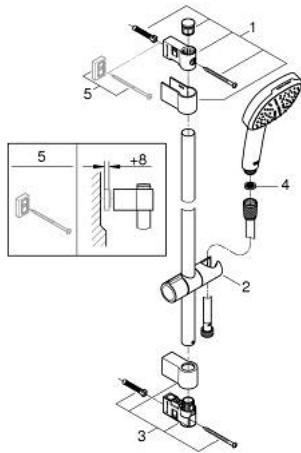

## 26 908 243 3 TEMPESTA CUBE 110 SHOWER RAIL SET 2 SPRAYS

### PRODUCT DESCRIPTION

- Tyc: matte black
- consisting of:
  - hand shower Tempesta Cube 110 (26 746)
  - spray patterns: Rain, Jet
  - maximum flow rate (at 3 bar): 7.4 l/min
  - shower rail, 900 mm (27 524)
  - shower hose 1750 mm 1/2" x 1/2" (28 388)
  - GROHE EcoJoy - Less water, perfect flow
  - GROHE SmartSwitch - easily rotate the dial to enjoy your preferred spray option
  - GROHE DreamSpray - perfect spray pattern
- Flexible Installation - 1 adjustable bracket for existing drill holes
- adjustable rail holder (turn and glide shower holder)
- GROHE SpeedClean - effortless limescale removal
- Inner WaterGuide - inner insulation for surface protection
- ShockProof silicone ring prevents damage caused by a shower falling
- min. recommended pressure 1.0 bar
- suitable for instantaneous heater
- professional exclusive

### SPARE PARTS

- 1: Shower rail holder (Spare part-nr. 486072430)
  - 2: Glide element (Spare part-nr. 486092430)
  - 3: Shower rail holder (Spare part-nr. 486082430)
  - 4: Dirt strainer (Spare part-nr. 0700200M)
  - 5: Compensation disc (Spare part-nr. 48543001)\*
- \* Optional accessories