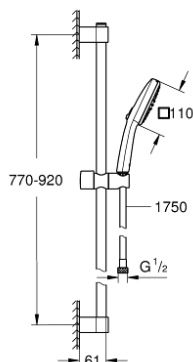

## 26 908 243 3 TEMPESTA CUBE 110 SHOWER RAIL SET 2 SPRAYS

### PRODUCT DESCRIPTION

- Tyc: matte black
- consisting of:
  - hand shower Tempesta Cube 110 (26 746)
  - spray patterns: Rain, Jet
  - maximum flow rate (at 3 bar): 7.4 l/min
  - shower rail, 900 mm (27 524)
  - shower hose 1750 mm 1/2" x 1/2" (28 388)
  - GROHE EcoJoy - Less water, perfect flow
  - GROHE SmartSwitch - easily rotate the dial to enjoy your preferred spray option
  - GROHE DreamSpray - perfect spray pattern
- Flexible Installation - 1 adjustable bracket for existing drill holes
- adjustable rail holder (turn and glide shower holder)
- GROHE SpeedClean - effortless limescale removal
- Inner WaterGuide - inner insulation for surface protection
- ShockProof silicone ring prevents damage caused by a shower falling
- min. recommended pressure 1.0 bar
- suitable for instantaneous heater
- professional exclusive

### SPARE PARTS

- 1: Shower rail holder (Spare part-nr. 486072430)
  - 2: Glide element (Spare part-nr. 486092430)
  - 3: Shower rail holder (Spare part-nr. 486082430)
  - 4: Dirt strainer (Spare part-nr. 0700200M)
  - 5: Compensation disc (Spare part-nr. 48543001)\*
- \* Optional accessories