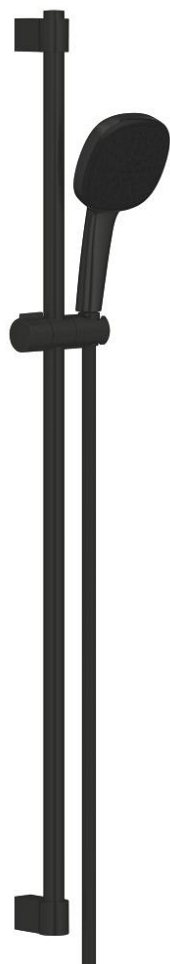

## 26 908 243 3 TEMPESTA CUBE 110 SHOWER RAIL SET 2 SPRAYS

### PRODUCT DESCRIPTION

- Tyc: matte black
- consisting of:
  - hand shower Tempesta Cube 110 (26 746)
  - spray patterns: Rain, Jet
  - maximum flow rate (at 3 bar): 7.4 l/min
  - shower rail, 900 mm (27 524)
  - shower hose 1750 mm 1/2" x 1/2" (28 388)
  - GROHE EcoJoy - Less water, perfect flow
  - GROHE SmartSwitch - easily rotate the dial to enjoy your preferred spray option
  - GROHE DreamSpray - perfect spray pattern
- Flexible Installation - 1 adjustable bracket for existing drill holes
- adjustable rail holder (turn and glide shower holder)
- GROHE SpeedClean - effortless limescale removal
- Inner WaterGuide - inner insulation for surface protection
- ShockProof silicone ring prevents damage caused by a shower falling
- min. recommended pressure 1.0 bar
- suitable for instantaneous heater
- professional exclusive

### SPARE PARTS

- 1: Shower rail holder (Spare part-nr. 486072430)
  - 2: Glide element (Spare part-nr. 486092430)
  - 3: Shower rail holder (Spare part-nr. 486082430)
  - 4: Dirt strainer (Spare part-nr. 0700200M)
  - 5: Compensation disc (Spare part-nr. 48543001)\*
- \* Optional accessories