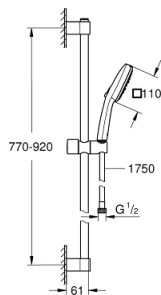

26 909 003 TEMPESTA CUBE 110 SHOWER RAIL SET 3 SPRAYS

PRODUCT DESCRIPTION

- Colour: chrome
- consisting of:
 - hand shower Tempesta Cube 110 (27 574)
 - spray patterns: Jet, Rain, Massage
 - maximum flow rate (at 3 bar): 7.4 l/min
 - shower rail, 900 mm (27 524)
 - shower hose Relexaflex 1750 mm 1/2" x 1/2" (28 154)
 - GROHE EcoJoy - less water, perfect flow
 - GROHE SmartSwitch - easily rotate the dial to enjoy your preferred spray option
 - GROHE DreamSpray - perfect spray pattern
 - GROHE LongLife finish
- Flexible Installation - 1 adjustable bracket for existing drill holes
- adjustable rail holder (turn and glide shower holder)
- GROHE SpeedClean - effortless limescale removal
- Inner WaterGuide - inner insulation for surface protection
- ShockProof silicone ring prevents damage caused by a shower falling
- min. recommended pressure 1.0 bar
- suitable for instantaneous heater
- professional exclusive

26 909 003 TEMPESTA CUBE 110 SHOWER RAIL SET 3 SPRAYS

SPARE PARTS

- 1: Shower rail holder (Spare part-nr. 48607000)
 - 2: Glide element (Spare part-nr. 48609000)
 - 3: Shower rail holder (Spare part-nr. 48608000)
 - 4: Dirt strainer (Spare part-nr. 0700200M)
 - 5: Compensation disc (Spare part-nr. 48543001)*
- * Optional accessories