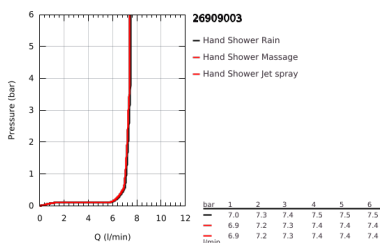

26 909 003 TEMPESTA CUBE 110 SHOWER RAIL SET 3 SPRAYS

PRODUCT DESCRIPTION

- Colour: chrome
- consisting of:
 - hand shower Tempesta Cube 110 (27 574)
 - spray patterns: Jet, Rain, Massage
 - maximum flow rate (at 3 bar): 7.4 l/min
 - shower rail, 900 mm (27 524)
 - shower hose Relexaflex 1750 mm 1/2" x 1/2" (28 154)
 - GROHE EcoJoy - less water, perfect flow
 - GROHE SmartSwitch - easily rotate the dial to enjoy your preferred spray option
 - GROHE DreamSpray - perfect spray pattern
 - GROHE LongLife finish
- Flexible Installation - 1 adjustable bracket for existing drill holes
- adjustable rail holder (turn and glide shower holder)
- GROHE SpeedClean - effortless limescale removal
- Inner WaterGuide - inner insulation for surface protection
- ShockProof silicone ring prevents damage caused by a shower falling
- min. recommended pressure 1.0 bar
- suitable for instantaneous heater
- professional exclusive

26 909 003 TEMPESTA CUBE 110 SHOWER RAIL SET 3 SPRAYS

SPARE PARTS

- 1: Shower rail holder (Spare part-nr. 48607000)
 - 2: Glide element (Spare part-nr. 48609000)
 - 3: Shower rail holder (Spare part-nr. 48608000)
 - 4: Dirt strainer (Spare part-nr. 0700200M)
 - 5: Compensation disc (Spare part-nr. 48543001)*
- * Optional accessories