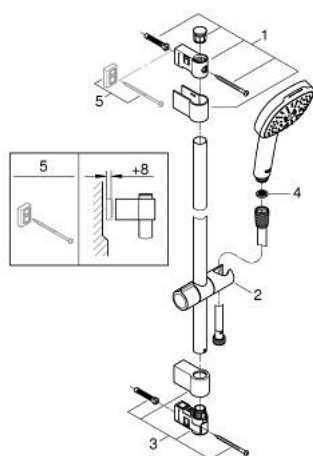

26 909 003 TEMPESTA CUBE 110 SHOWER RAIL SET 3 SPRAYS

PRODUCT DESCRIPTION

- Colour: chrome
- consisting of:
 - hand shower Tempesta Cube 110 (27 574)
 - spray patterns: Jet, Rain, Massage
 - maximum flow rate (at 3 bar): 7.4 l/min
 - shower rail, 900 mm (27 524)
 - shower hose Relexaflex 1750 mm 1/2" x 1/2" (28 154)
 - GROHE EcoJoy - less water, perfect flow
 - GROHE SmartSwitch - easily rotate the dial to enjoy your preferred spray option
 - GROHE DreamSpray - perfect spray pattern
 - GROHE LongLife finish
- Flexible Installation - 1 adjustable bracket for existing drill holes
- adjustable rail holder (turn and glide shower holder)
- GROHE SpeedClean - effortless limescale removal
- Inner WaterGuide - inner insulation for surface protection
- ShockProof silicone ring prevents damage caused by a shower falling
- min. recommended pressure 1.0 bar
- suitable for instantaneous heater
- professional exclusive

26 909 003 TEMPESTA CUBE 110 SHOWER RAIL SET 3 SPRAYS

SPARE PARTS

- 1: Shower rail holder (Spare part-nr. 48607000)
 - 2: Glide element (Spare part-nr. 48609000)
 - 3: Shower rail holder (Spare part-nr. 48608000)
 - 4: Dirt strainer (Spare part-nr. 0700200M)
 - 5: Compensation disc (Spare part-nr. 48543001)*
- * Optional accessories