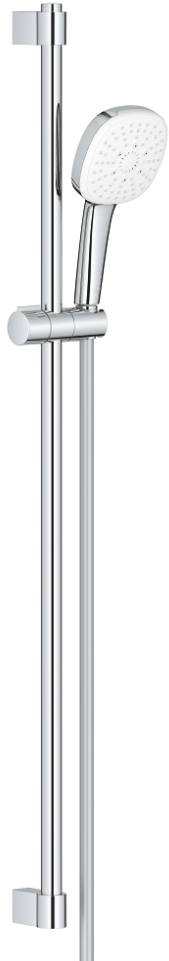

## 26 909 003 TEMPESTA CUBE 110 SHOWER RAIL SET 3 SPRAYS

### PRODUCT DESCRIPTION

- Tyc: Chrome
- consisting of:
  - hand shower Tempesta Cube 110 (27 574)
  - spray patterns: Jet, Rain, Massage
  - maximum flow rate (at 3 bar): 7.4 l/min
  - shower rail, 900 mm (27 524)
  - shower hose Relexaflex 1750 mm 1/2" x 1/2" (28 154)
  - GROHE EcoJoy - Less water, perfect flow
  - GROHE SmartSwitch - easily rotate the dial to enjoy your preferred spray option
  - GROHE DreamSpray - perfect spray pattern
  - GROHE LongLife finish
- Flexible Installation - 1 adjustable bracket for existing drill holes
- adjustable rail holder (turn and glide shower holder)
- GROHE SpeedClean - effortless limescale removal
- Inner WaterGuide - inner insulation for surface protection
- ShockProof silicone ring prevents damage caused by a shower falling
- min. recommended pressure 1.0 bar
- suitable for instantaneous heater
- professional exclusive

### SPARE PARTS

- 1: Shower rail holder (Spare part-nr. 48607000)
  - 2: Glide element (Spare part-nr. 48609000)
  - 3: Shower rail holder (Spare part-nr. 48608000)
  - 4: Dirt strainer (Spare part-nr. 0700200M)
  - 5: Compensation disc (Spare part-nr. 48543001)\*
- \* Optional accessories