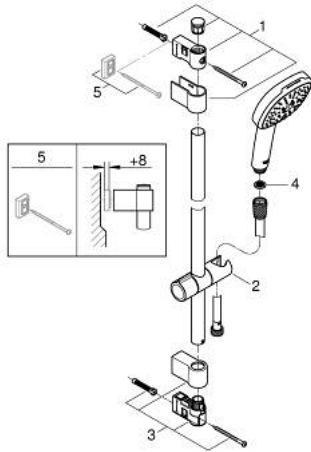

## 26 909 003 TEMPESTA CUBE 110 SHOWER RAIL SET 3 SPRAYS

### PRODUCT DESCRIPTION

- Tyc: Chrome
- consisting of:
  - hand shower Tempesta Cube 110 (27 574)
  - spray patterns: Jet, Rain, Massage
  - maximum flow rate (at 3 bar): 7.4 l/min
  - shower rail, 900 mm (27 524)
  - shower hose Relexaflex 1750 mm 1/2" x 1/2" (28 154)
  - GROHE EcoJoy - Less water, perfect flow
  - GROHE SmartSwitch - easily rotate the dial to enjoy your preferred spray option
  - GROHE DreamSpray - perfect spray pattern
  - GROHE LongLife finish
- Flexible Installation - 1 adjustable bracket for existing drill holes
- adjustable rail holder (turn and glide shower holder)
- GROHE SpeedClean - effortless limescale removal
- Inner WaterGuide - inner insulation for surface protection
- ShockProof silicone ring prevents damage caused by a shower falling
- min. recommended pressure 1.0 bar
- suitable for instantaneous heater
- professional exclusive

### SPARE PARTS

- 1: Shower rail holder (Spare part-nr. 48607000)
  - 2: Glide element (Spare part-nr. 48609000)
  - 3: Shower rail holder (Spare part-nr. 48608000)
  - 4: Dirt strainer (Spare part-nr. 0700200M)
  - 5: Compensation disc (Spare part-nr. 48543001)\*
- \* Optional accessories