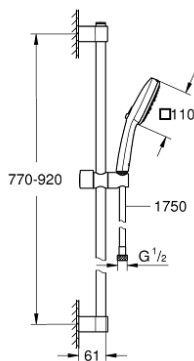

## 26 909 003 TEMPESTA CUBE 110 SHOWER RAIL SET 3 SPRAYS

### PRODUCT DESCRIPTION

- Tyc: Chrome
- consisting of:
  - hand shower Tempesta Cube 110 (27 574)
  - spray patterns: Jet, Rain, Massage
  - maximum flow rate (at 3 bar): 7.4 l/min
  - shower rail, 900 mm (27 524)
  - shower hose Relexaflex 1750 mm 1/2" x 1/2" (28 154)
  - GROHE EcoJoy - Less water, perfect flow
  - GROHE SmartSwitch - easily rotate the dial to enjoy your preferred spray option
  - GROHE DreamSpray - perfect spray pattern
  - GROHE LongLife finish
- Flexible Installation - 1 adjustable bracket for existing drill holes
- adjustable rail holder (turn and glide shower holder)
- GROHE SpeedClean - effortless limescale removal
- Inner WaterGuide - inner insulation for surface protection
- ShockProof silicone ring prevents damage caused by a shower falling
- min. recommended pressure 1.0 bar
- suitable for instantaneous heater
- professional exclusive

### SPARE PARTS

- 1: Shower rail holder (Spare part-nr. 48607000)
  - 2: Glide element (Spare part-nr. 48609000)
  - 3: Shower rail holder (Spare part-nr. 48608000)
  - 4: Dirt strainer (Spare part-nr. 0700200M)
  - 5: Compensation disc (Spare part-nr. 48543001)\*
- \* Optional accessories