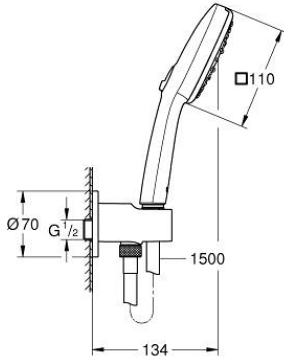

## 26 910 003 TEMPESTA CUBE 110 WALL HOLDER SET 3 SPRAYS

### PRODUCT DESCRIPTION

- Colour: chrome
- with integrated wall union 1/2"
- consisting of:
  - hand shower Tempesta Cube 110 (27 574)
  - spray patterns: Jet, Rain, Massage
  - maximum flow rate (at 3 bar): 7.4 l/min
  - shower outlet elbow 1/2" with wall shower holder (28 679)
  - male thread
  - protected against backflow
  - shower hose Relaxaflex 1500 mm 1/2" x 1/2" (28 151)
  - GROHE EcoJoy - less water, perfect flow
  - GROHE SmartSwitch - easily rotate the dial to enjoy your preferred spray option
  - GROHE DreamSpray - perfect spray pattern
  - GROHE LongLife finish
  - GROHE SpeedClean - effortless limescale removal
  - Inner WaterGuide - inner insulation for surface protection
  - ShockProof silicone ring prevents damage caused by a shower falling
  - min. recommended pressure 1.0 bar
  - suitable for instantaneous heater
  - professional exclusive

### SPARE PARTS

- 1: Dirt strainer (Spare part-nr. 0700200M)
- 2: Non-return valve (Spare part-nr. 08565000)