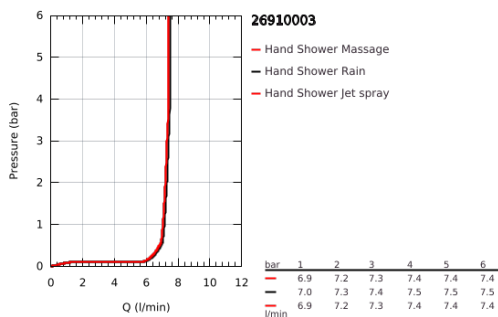

### PRODUCT DESCRIPTION

- Colour: chrome
- with integrated wall union 1/2"
- consisting of:
  - hand shower Tempesta Cube 110 (27 574)
  - spray patterns: Jet, Rain, Massage
  - maximum flow rate (at 3 bar): 7.4 l/min
  - shower outlet elbow 1/2" with wall shower holder (28 679)
  - male thread
  - protected against backflow
  - shower hose Relaxaflex 1500 mm 1/2" x 1/2" (28 151)
  - GROHE EcoJoy - less water, perfect flow
  - GROHE SmartSwitch - easily rotate the dial to enjoy your preferred spray option
  - GROHE DreamSpray - perfect spray pattern
  - GROHE LongLife finish
  - GROHE SpeedClean - effortless limescale removal
  - Inner WaterGuide - inner insulation for surface protection
  - ShockProof silicone ring prevents damage caused by a shower falling
  - min. recommended pressure 1.0 bar
  - suitable for instantaneous heater
  - professional exclusive