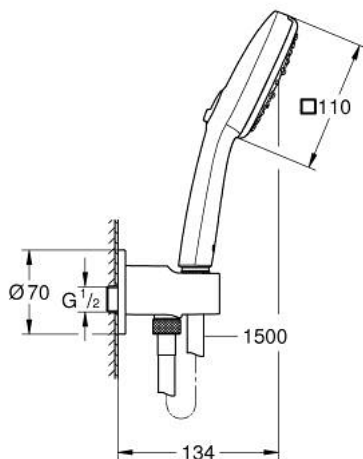

26 910 003 TEMPESTA CUBE 110 WALL HOLDER SET 3 SPRAYS

PRODUCT DESCRIPTION

- Tyc: Chrome
- with integrated wall union 1/2"
- consisting of:
 - hand shower Tempesta Cube 110 (27 574)
 - spray patterns: Jet, Rain, Massage
 - maximum flow rate (at 3 bar): 7.4 l/min
 - shower outlet elbow 1/2" with wall shower holder (28 679)
 - male thread
 - protected against backflow
 - Relaxflex hose 1500 mm 1/2" x 1/2" (28 151)
 - GROHE EcoJoy - Less water, perfect flow
 - GROHE SmartSwitch - easily rotate the dial to enjoy your preferred spray option
 - GROHE DreamSpray - perfect spray pattern
 - GROHE LongLife finish
 - GROHE SpeedClean - effortless limescale removal
 - Inner WaterGuide - inner insulation for surface protection
 - ShockProof silicone ring prevents damage caused by a shower falling
 - min. recommended pressure 1.0 bar
 - suitable for instantaneous heater
 - professional exclusive

26 910 003 TEMPESTA CUBE 110 WALL HOLDER SET 3 SPRAYS

SPARE PARTS

- 1: Dirt strainer (Spare part-nr. 0700200M)
- 2: Non-return valve (Spare part-nr. 08565000)