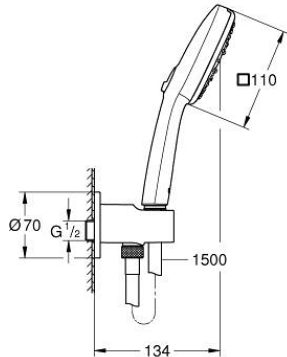

## 26 910 243 3 TEMPESTA CUBE 110 WALL HOLDER SET 3 SPRAYS

### PRODUCT DESCRIPTION

- Colour: matte black
- with integrated wall union 1/2"
- consisting of:
  - hand shower Tempesta Cube 110 (27 574)
  - spray patterns: Jet, Rain, Massage
  - maximum flow rate (at 3 bar): 7.4 l/min
  - shower outlet elbow 1/2" with wall shower holder
  - male thread
  - protected against backflow
  - shower hose 1500 mm 1/2" x 1/2"
  - GROHE EcoJoy - less water, perfect flow
  - GROHE SmartSwitch - easily rotate the dial to enjoy your preferred spray option
  - GROHE DreamSpray - perfect spray pattern
  - GROHE SpeedClean - effortless limescale removal
  - Inner WaterGuide - inner insulation for surface protection
  - ShockProof silicone ring prevents damage caused by a shower falling
  - min. recommended pressure 1.0 bar
  - suitable for instantaneous heater
  - professional exclusive

### SPARE PARTS

1: Dirt strainer (Spare part-nr. 0700200M)

2: Non-return valve (Spare part-nr. 08565000)