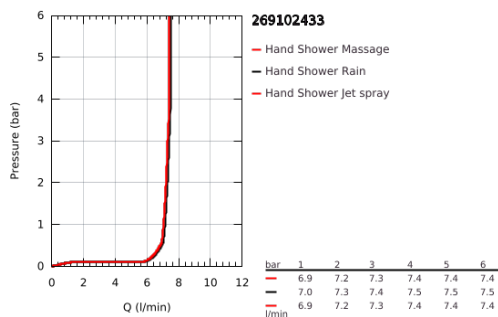

### PRODUCT DESCRIPTION

- Colour: matte black
- with integrated wall union 1/2"
- consisting of:
  - hand shower Tempesta Cube 110 (27 574)
  - spray patterns: Jet, Rain, Massage
  - maximum flow rate (at 3 bar): 7.4 l/min
  - shower outlet elbow 1/2" with wall shower holder
  - male thread
  - protected against backflow
  - shower hose 1500 mm 1/2" x 1/2"
  - GROHE EcoJoy - less water, perfect flow
  - GROHE SmartSwitch - easily rotate the dial to enjoy your preferred spray option
  - GROHE DreamSpray - perfect spray pattern
  - GROHE SpeedClean - effortless limescale removal
  - Inner WaterGuide - inner insulation for surface protection
  - ShockProof silicone ring prevents damage caused by a shower falling
  - min. recommended pressure 1.0 bar
  - suitable for instantaneous heater
  - professional exclusive