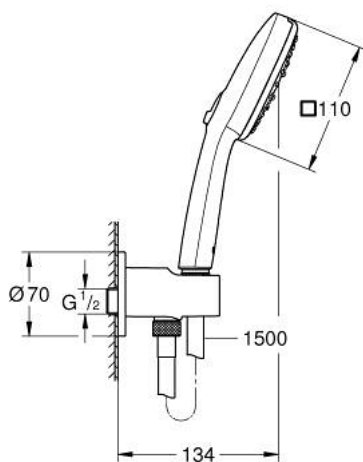

26 910 243 3 TEMPESTA CUBE 110 WALL HOLDER SET 3 SPRAYS

PRODUCT DESCRIPTION

- Tyc: matte black
- with integrated wall union 1/2"
- consisting of:
 - hand shower Tempesta Cube 110 (27 574)
 - spray patterns: Jet, Rain, Massage
 - maximum flow rate (at 3 bar): 7.4 l/min
 - shower outlet elbow 1/2" with wall shower holder
 - male thread
 - protected against backflow
 - shower hose 1500 mm 1/2" x 1/2"
 - GROHE EcoJoy - Less water, perfect flow
 - GROHE SmartSwitch - easily rotate the dial to enjoy your preferred spray option
 - GROHE DreamSpray - perfect spray pattern
 - GROHE SpeedClean - effortless limescale removal
 - Inner WaterGuide - inner insulation for surface protection
 - ShockProof silicone ring prevents damage caused by a shower falling
 - min. recommended pressure 1.0 bar
 - suitable for instantaneous heater
 - professional exclusive

26 910 243 3 TEMPESTA CUBE 110 WALL HOLDER SET 3 SPRAYS

SPARE PARTS

- 1: Dirt strainer (Spare part-nr. 0700200M)
- 2: Non-return valve (Spare part-nr. 08565000)