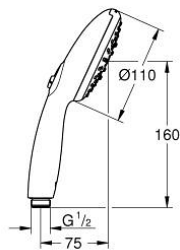

26 914 003 TEMPESTA 110 HAND SHOWER 3 SPRAYS

PRODUCT DESCRIPTION

- Colour: chrome
- spray patterns: Rain, Jet, Massage
- GROHE EcoJoy - less water, perfect flow
- GROHE SmartSwitch - easily rotate the dial to enjoy your preferred spray option
- GROHE DreamSpray - perfect spray pattern
- GROHE LongLife finish
- GROHE SpeedClean - effortless limescale removal
- Inner WaterGuide - inner insulation for surface protection
- ShockProof silicone ring prevents damage caused by a shower falling
- universal mounting system, fitting all standard shower hoses
- maximum flow rate (at 3 bar): 6.4 l/min
- min. recommended pressure 1.0 bar
- suitable for instantaneous heater
- professional exclusive

26 914 003 **TEMPESTA 110 HAND SHOWER 3 SPRAYS**

SPARE PARTS

1: Dirt strainer (Spare part-nr. 0700200M)