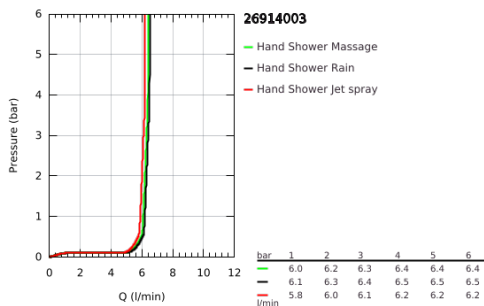

26 914 003 TEMPESTA 110 HAND SHOWER 3 SPRAYS

PRODUCT DESCRIPTION

- Colour: chrome
- spray patterns: Rain, Jet, Massage
- GROHE EcoJoy - less water, perfect flow
- GROHE SmartSwitch - easily rotate the dial to enjoy your preferred spray option
- GROHE DreamSpray - perfect spray pattern
- GROHE LongLife finish
- GROHE SpeedClean - effortless limescale removal
- Inner WaterGuide - inner insulation for surface protection
- ShockProof silicone ring prevents damage caused by a shower falling
- universal mounting system, fitting all standard shower hoses
- AquaCalibrator limits maximum flow rate (at 3 bar): 6.4 l/min
- min. recommended pressure 1.0 bar
- suitable for instantaneous heater
- professional exclusive

26 914 003 TEMPESTA 110 HAND SHOWER 3 SPRAYS

SPARE PARTS

1: Dirt strainer (Spare part-nr. 0700200M)