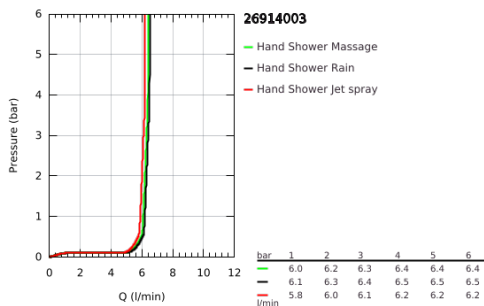

26 914 003 TEMPESTA 110 HAND SHOWER 3 SPRAYS

PRODUCT DESCRIPTION

- Colour: chrome
- spray patterns: Rain, Jet, Massage
- GROHE EcoJoy - less water, perfect flow
- GROHE SmartSwitch - easily rotate the dial to enjoy your preferred spray option
- GROHE DreamSpray - perfect spray pattern
- GROHE LongLife finish
- GROHE SpeedClean - effortless limescale removal
- Inner WaterGuide - inner insulation for surface protection
- ShockProof silicone ring prevents damage caused by a shower falling
- universal mounting system, fitting all standard shower hoses
- maximum flow rate (at 3 bar): 6.4 l/min
- min. recommended pressure 1.0 bar
- suitable for instantaneous heater
- professional exclusive

26 914 003 **TEMPESTA 110 HAND SHOWER 3 SPRAYS**

SPARE PARTS

1: Dirt strainer (Spare part-nr. 0700200M)