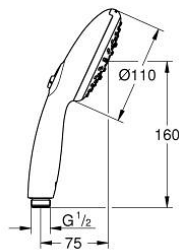

26 914 003 TEMPESTA 110 HAND SHOWER 3 SPRAYS

PRODUCT DESCRIPTION

- Colour: chrome
- spray patterns: Rain, Jet, Massage
- GROHE EcoJoy - less water, perfect flow
- GROHE SmartSwitch - easily rotate the dial to enjoy your preferred spray option
- GROHE DreamSpray - perfect spray pattern
- GROHE LongLife finish
- GROHE SpeedClean - effortless limescale removal
- Inner WaterGuide - inner insulation for surface protection
- ShockProof silicone ring prevents damage caused by a shower falling
- universal mounting system, fitting all standard shower hoses
- AquaCalibrator limits maximum flow rate (at 3 bar): 6.4 l/min
- min. recommended pressure 1.0 bar
- suitable for instantaneous heater
- professional exclusive

26 914 003 TEMPESTA 110 HAND SHOWER 3 SPRAYS

SPARE PARTS

1: Dirt strainer (Spare part-nr. 0700200M)