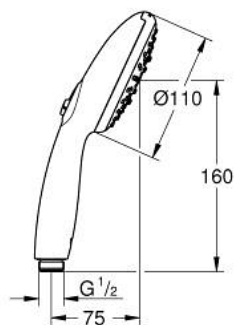

26 914 003 TEMPESTA 110 HAND SHOWER 3 SPRAYS

PRODUCT DESCRIPTION

- Tyc: Chrome
- spray patterns: Rain, Jet, Massage
- GROHE EcoJoy - Less water, perfect flow
- GROHE SmartSwitch - easily rotate the dial to enjoy your preferred spray option
- GROHE DreamSpray - perfect spray pattern
- GROHE LongLife finish
- GROHE SpeedClean - effortless limescale removal
- Inner WaterGuide - inner insulation for surface protection
- ShockProof silicone ring prevents damage caused by a shower falling
- universal mounting system, fitting all standard shower hoses
- AquaCalibrator limits maximum flow rate (at 3 bar): 6.4 l/min
- min. recommended pressure 1.0 bar
- suitable for instantaneous heater
- professional exclusive

26 914 003 TEMPESTA 110 HAND SHOWER 3 SPRAYS

SPARE PARTS

1: Dirt strainer (Spare part-nr. 0700200M)