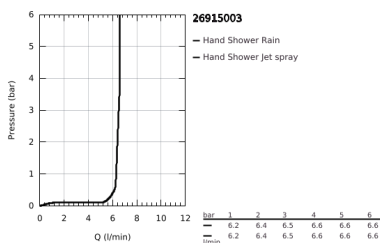

26 915 003 TEMPESTA 110 SHOWER RAIL SET 2 SPRAYS (RAIN, JET)

PRODUCT DESCRIPTION

- Colour: chrome
- consisting of:
 - hand shower Tempesta 110 (26 912)
 - shower rail, 600 mm (27 523)
 - shower hose Relaxaflex 1750 mm 1/2" x 1/2" (28 154)
- GROHE EcoJoy - less water, perfect flow
- GROHE SmartSwitch - easily rotate the dial to enjoy your preferred spray option
- GROHE DreamSpray - perfect spray pattern
- GROHE LongLife finish
- Flexible Installation - 1 adjustable bracket for existing drill holes
- adjustable rail holder (turn and glide shower holder)
- GROHE SpeedClean - effortless limescale removal
- Inner WaterGuide - inner insulation for surface protection
- ShockProof silicone ring prevents damage caused by a shower falling
- maximum flow rate (at 3 bar): 6.9 l/min
- min. recommended pressure 1.0 bar
- suitable for instantaneous heater
- professional exclusive