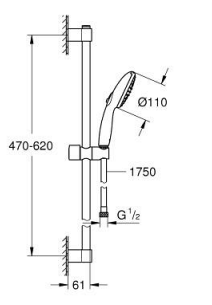

26 915 003 TEMPESTA 110 SHOWER RAIL SET 2 SPRAYS (RAIN, JET)

PRODUCT DESCRIPTION

- Colour: chrome
- consisting of:
 - hand shower Tempesta 110 (26 912)
 - shower rail, 600 mm (27 523)
 - shower hose Relaxaflex 1750 mm 1/2" x 1/2" (28 154)
- GROHE EcoJoy - less water, perfect flow
- GROHE SmartSwitch - easily rotate the dial to enjoy your preferred spray option
- GROHE DreamSpray - perfect spray pattern
- GROHE LongLife finish
- Flexible Installation - 1 adjustable bracket for existing drill holes
- adjustable rail holder (turn and glide shower holder)
- GROHE SpeedClean - effortless limescale removal
- Inner WaterGuide - inner insulation for surface protection
- ShockProof silicone ring prevents damage caused by a shower falling
- maximum flow rate (at 3 bar): 6.9 l/min
- min. recommended pressure 1.0 bar
- suitable for instantaneous heater
- professional exclusive

26 915 003 TEMPESTA 110 SHOWER RAIL SET 2 SPRAYS (RAIN, JET)

SPARE PARTS

- 1: Shower rail holder (Spare part-nr. 48607000)
 - 2: Glide element (Spare part-nr. 48609000)
 - 3: Shower rail holder (Spare part-nr. 48608000)
 - 4: Dirt strainer (Spare part-nr. 0700200M)
 - 5: Compensation disc (Spare part-nr. 48543001)*
- * Optional accessories