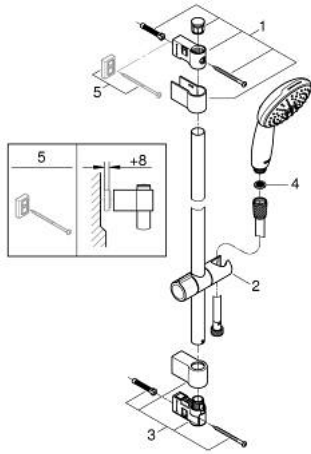

26 915 003 TEMPESTA 110 SHOWER RAIL SET 2 SPRAYS (RAIN, JET)

PRODUCT DESCRIPTION

- Tyc: Chrome
- consisting of:
 - hand shower Tempesta 110 (26 912)
 - shower rail, 600 mm (27 523)
 - shower hose Relexaflex 1750 mm 1/2" x 1/2" (28 154)
 - GROHE EcoJoy - Less water, perfect flow
 - GROHE SmartSwitch - easily rotate the dial to enjoy your preferred spray option
 - GROHE DreamSpray - perfect spray pattern
 - GROHE LongLife finish
- Flexible Installation - 1 adjustable bracket for existing drill holes
- adjustable rail holder (turn and glide shower holder)
- GROHE SpeedClean - effortless limescale removal
- Inner WaterGuide - inner insulation for surface protection
- ShockProof silicone ring prevents damage caused by a shower falling
- maximum flow rate (at 3 bar): 6.9 l/min
- min. recommended pressure 1.0 bar
- suitable for instantaneous heater
- professional exclusive

26 915 003 TEMPESTA 110 SHOWER RAIL SET 2 SPRAYS (RAIN, JET)

SPARE PARTS

- 1: Shower rail holder (Spare part-nr. 48607000)
 - 2: Glide element (Spare part-nr. 48609000)
 - 3: Shower rail holder (Spare part-nr. 48608000)
 - 4: Dirt strainer (Spare part-nr. 0700200M)
 - 5: Compensation disc (Spare part-nr. 48543001)*
- * Optional accessories