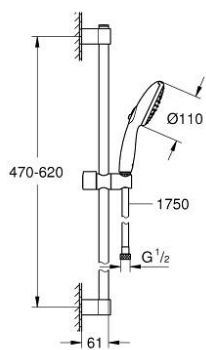

26 915 003 TEMPESTA 110 SHOWER RAIL SET 2 SPRAYS (RAIN, JET)

PRODUCT DESCRIPTION

- Tyc: Chrome
- consisting of:
 - hand shower Tempesta 110 (26 912)
 - shower rail, 600 mm (27 523)
 - shower hose Relexaflex 1750 mm 1/2" x 1/2" (28 154)
 - GROHE EcoJoy - Less water, perfect flow
 - GROHE SmartSwitch - easily rotate the dial to enjoy your preferred spray option
 - GROHE DreamSpray - perfect spray pattern
 - GROHE LongLife finish
- Flexible Installation - 1 adjustable bracket for existing drill holes
- adjustable rail holder (turn and glide shower holder)
- GROHE SpeedClean - effortless limescale removal
- Inner WaterGuide - inner insulation for surface protection
- ShockProof silicone ring prevents damage caused by a shower falling
- maximum flow rate (at 3 bar): 6.9 l/min
- min. recommended pressure 1.0 bar
- suitable for instantaneous heater
- professional exclusive

26 915 003 TEMPESTA 110 SHOWER RAIL SET 2 SPRAYS (RAIN, JET)

SPARE PARTS

- 1: Shower rail holder (Spare part-nr. 48607000)
 - 2: Glide element (Spare part-nr. 48609000)
 - 3: Shower rail holder (Spare part-nr. 48608000)
 - 4: Dirt strainer (Spare part-nr. 0700200M)
 - 5: Compensation disc (Spare part-nr. 48543001)*
- * Optional accessories