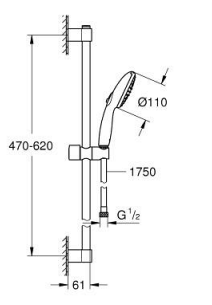

## 26 915 243 3 TEMPESTA 110 SHOWER RAIL SET 2 SPRAYS (RAIN, JET)

### PRODUCT DESCRIPTION

- Colour: matte black
- consisting of:
  - hand shower Tempesta 110 (26 912)
  - shower rail, 600 mm (27 523)
  - shower hose 1750 mm 1/2" x 1/2" (28 388)
- GROHE EcoJoy - less water, perfect flow
- GROHE SmartSwitch - easily rotate the dial to enjoy your preferred spray option
- GROHE DreamSpray - perfect spray pattern
- Flexible Installation - 1 adjustable bracket for existing drill holes
- adjustable rail holder (turn and glide shower holder)
- GROHE SpeedClean - effortless limescale removal
- Inner WaterGuide - inner insulation for surface protection
- ShockProof silicone ring prevents damage caused by a shower falling
- maximum flow rate (at 3 bar): 6.9 l/min
- min. recommended pressure 1.0 bar
- suitable for instantaneous heater
- professional exclusive

### SPARE PARTS

- 1: Shower rail holder (Spare part-nr. 486072430)
  - 2: Glide element (Spare part-nr. 486092430)
  - 3: Shower rail holder (Spare part-nr. 486082430)
  - 4: Dirt strainer (Spare part-nr. 0700200M)
  - 5: Compensation disc (Spare part-nr. 48543001)\*
- \* Optional accessories