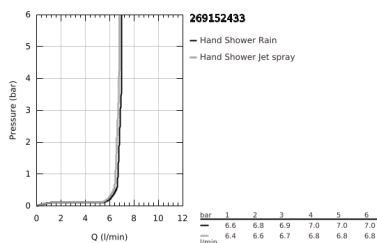

## 26 915 243 3 TEMPESTA 110 SHOWER RAIL SET 2 SPRAYS (RAIN, JET)

### PRODUCT DESCRIPTION

- Colour: matte black
- consisting of:
  - hand shower Tempesta 110 (26 912)
  - shower rail, 600 mm (27 523)
  - shower hose 1750 mm 1/2" x 1/2" (28 388)
- GROHE EcoJoy - less water, perfect flow
- GROHE SmartSwitch - easily rotate the dial to enjoy your preferred spray option
- GROHE DreamSpray - perfect spray pattern
- Flexible Installation - 1 adjustable bracket for existing drill holes
- adjustable rail holder (turn and glide shower holder)
- GROHE SpeedClean - effortless limescale removal
- Inner WaterGuide - inner insulation for surface protection
- ShockProof silicone ring prevents damage caused by a shower falling
- maximum flow rate (at 3 bar): 6.9 l/min
- min. recommended pressure 1.0 bar
- suitable for instantaneous heater
- professional exclusive