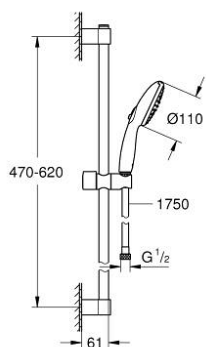

26 915 243 3 TEMPESTA 110 SHOWER RAIL SET 2 SPRAYS (RAIN, JET)

PRODUCT DESCRIPTION

- Tyc: matte black
- consisting of:
 - hand shower Tempesta 110 (26 912)
 - shower rail, 600 mm (27 523)
 - shower hose 1750 mm 1/2" x 1/2" (28 388)
 - GROHE EcoJoy - Less water, perfect flow
 - GROHE SmartSwitch - easily rotate the dial to enjoy your preferred spray option
 - GROHE DreamSpray - perfect spray pattern
 - Flexible Installation - 1 adjustable bracket for existing drill holes
 - adjustable rail holder (turn and glide shower holder)
 - GROHE SpeedClean - effortless limescale removal
 - Inner WaterGuide - inner insulation for surface protection
 - ShockProof silicone ring prevents damage caused by a shower falling
 - maximum flow rate (at 3 bar): 6.9 l/min
 - min. recommended pressure 1.0 bar
 - suitable for instantaneous heater
 - professional exclusive

26 915 243 3 TEMPESTA 110 SHOWER RAIL SET 2 SPRAYS (RAIN, JET)

SPARE PARTS

- 1: Shower rail holder (Spare part-nr. 486072430)
 - 2: Glide element (Spare part-nr. 486092430)
 - 3: Shower rail holder (Spare part-nr. 486082430)
 - 4: Dirt strainer (Spare part-nr. 0700200M)
 - 5: Compensation disc (Spare part-nr. 48543001)*
- * Optional accessories