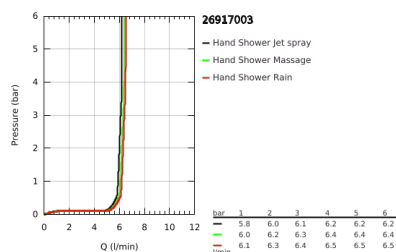

26 917 003 TEMPESTA 110 SHOWER RAIL SET 3 SPRAYS (RAIN, JET, MASSAGE)

PRODUCT DESCRIPTION

- Colour: chrome
- consisting of:
 - hand shower Tempesta 110 (26 914)
 - shower rail, 600 mm (27 523)
 - metal shower hose Relexaflex 1750 mm 1/2" x 1/2" (28 139)
 - GROHE EasyReach tray (26 770)
 - GROHE EcoJoy - less water, perfect flow
 - GROHE SmartSwitch - easily rotate the dial to enjoy your preferred spray option
 - GROHE DreamSpray - perfect spray pattern
 - GROHE LongLife finish
- Flexible Installation - 1 adjustable bracket for existing drill holes
- adjustable rail holder (turn and glide shower holder)
- GROHE SpeedClean - effortless limescale removal
- Inner WaterGuide - inner insulation for surface protection
- ShockProof silicone ring prevents damage caused by a shower falling
- AquaCalibrator limits maximum flow rate (at 3 bar): 6.4 l/min
- min. recommended pressure 1.0 bar
- suitable for instantaneous heater
- professional exclusive

26 917 003 TEMPESTA 110 SHOWER RAIL SET 3 SPRAYS (RAIN, JET, MASSAGE)

SPARE PARTS

- 1: Shower rail holder (Spare part-nr. 48607000)
- 2: Glide element (Spare part-nr. 48609000)
- 3: Shower rail holder (Spare part-nr. 48608000)
- 4: Dirt strainer (Spare part-nr. 0700200M)
- 5: GROHE EasyReach tray (Spare part-nr. 26770001)
- 6: Compensation disc (Spare part-nr. 48543001)*