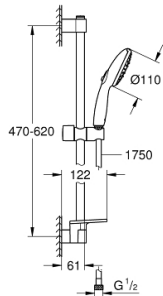

26 917 003 TEMPESTA 110 SHOWER RAIL SET 3 SPRAYS (RAIN, JET, MASSAGE)

PRODUCT DESCRIPTION

- Colour: chrome
- consisting of:
 - hand shower Tempesta 110 (26 914)
 - shower rail, 600 mm (27 523)
 - metal shower hose Relexaflex 1750 mm 1/2" x 1/2" (28 139)
 - GROHE EasyReach tray (26 770)
 - GROHE EcoJoy - less water, perfect flow
 - GROHE SmartSwitch - easily rotate the dial to enjoy your preferred spray option
 - GROHE DreamSpray - perfect spray pattern
 - GROHE LongLife finish
- Flexible Installation - 1 adjustable bracket for existing drill holes
- adjustable rail holder (turn and glide shower holder)
- GROHE SpeedClean - effortless limescale removal
- Inner WaterGuide - inner insulation for surface protection
- ShockProof silicone ring prevents damage caused by a shower falling
- AquaCalibrator limits maximum flow rate (at 3 bar): 6.4 l/min
- min. recommended pressure 1.0 bar
- suitable for instantaneous heater
- professional exclusive

26 917 003 TEMPESTA 110 SHOWER RAIL SET 3 SPRAYS (RAIN, JET, MASSAGE)

SPARE PARTS

- 1: Shower rail holder (Spare part-nr. 48607000)
- 2: Glide element (Spare part-nr. 48609000)
- 3: Shower rail holder (Spare part-nr. 48608000)
- 4: Dirt strainer (Spare part-nr. 0700200M)
- 5: GROHE EasyReach tray (Spare part-nr. 26770001)
- 6: Compensation disc (Spare part-nr. 48543001)*