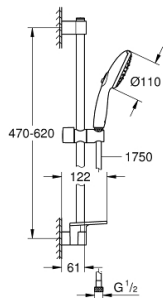

26 917 003 TEMPESTA 110 SHOWER RAIL SET 3 SPRAYS (RAIN, JET, MASSAGE)

PRODUCT DESCRIPTION

- Colour: chrome
- consisting of:
 - hand shower Tempesta 110 (26 914)
 - shower rail, 600 mm (27 523)
 - metal shower hose Relexaflex 1750 mm 1/2" x 1/2" (28 139)
 - GROHE EasyReach tray (26 770)
 - GROHE EcoJoy - less water, perfect flow
 - GROHE SmartSwitch - easily rotate the dial to enjoy your preferred spray option
 - GROHE DreamSpray - perfect spray pattern
 - GROHE LongLife finish
- Flexible Installation - 1 adjustable bracket for existing drill holes
- adjustable rail holder (turn and glide shower holder)
- GROHE SpeedClean - effortless limescale removal
- Inner WaterGuide - inner insulation for surface protection
- ShockProof silicone ring prevents damage caused by a shower falling
- maximum flow rate (at 3 bar): 6.4 l/min
- min. recommended pressure 1.0 bar
- suitable for instantaneous heater
- professional exclusive

26 917 003 TEMPESTA 110 SHOWER RAIL SET 3 SPRAYS (RAIN, JET, MASSAGE)

SPARE PARTS

- 1: Shower rail holder (Spare part-nr. 48607000)
- 2: Glide element (Spare part-nr. 48609000)
- 3: Shower rail holder (Spare part-nr. 48608000)
- 4: Dirt strainer (Spare part-nr. 0700200M)
- 5: GROHE EasyReach tray (Spare part-nr. 26770001)
- 6: Compensation disc (Spare part-nr. 48543001)*