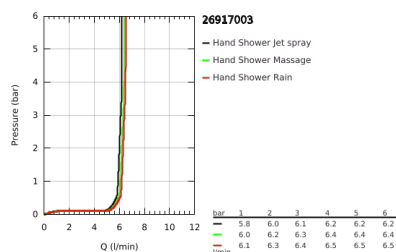

26 917 003 TEMPESTA 110 SHOWER RAIL SET 3 SPRAYS (RAIN, JET, MASSAGE)

PRODUCT DESCRIPTION

- Colour: chrome
- consisting of:
 - hand shower Tempesta 110 (26 914)
 - shower rail, 600 mm (27 523)
 - metal shower hose Relexaflex 1750 mm 1/2" x 1/2" (28 139)
 - GROHE EasyReach tray (26 770)
 - GROHE EcoJoy - less water, perfect flow
 - GROHE SmartSwitch - easily rotate the dial to enjoy your preferred spray option
 - GROHE DreamSpray - perfect spray pattern
 - GROHE LongLife finish
- Flexible Installation - 1 adjustable bracket for existing drill holes
- adjustable rail holder (turn and glide shower holder)
- GROHE SpeedClean - effortless limescale removal
- Inner WaterGuide - inner insulation for surface protection
- ShockProof silicone ring prevents damage caused by a shower falling
- maximum flow rate (at 3 bar): 6.4 l/min
- min. recommended pressure 1.0 bar
- suitable for instantaneous heater
- professional exclusive

26 917 003 TEMPESTA 110 SHOWER RAIL SET 3 SPRAYS (RAIN, JET, MASSAGE)

SPARE PARTS

- 1: Shower rail holder (Spare part-nr. 48607000)
- 2: Glide element (Spare part-nr. 48609000)
- 3: Shower rail holder (Spare part-nr. 48608000)
- 4: Dirt strainer (Spare part-nr. 0700200M)
- 5: GROHE EasyReach tray (Spare part-nr. 26770001)
- 6: Compensation disc (Spare part-nr. 48543001)*