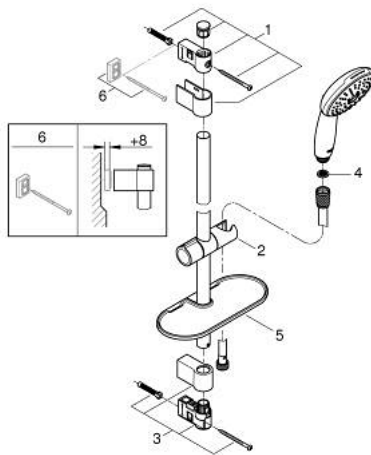

## 26 917 003 TEMPESTA 110 SHOWER RAIL SET 3 SPRAYS (RAIN, JET, MASSAGE)

### PRODUCT DESCRIPTION

- Tyc: Chrome
- consisting of:
  - hand shower Tempesta 110 (26 914)
  - shower rail, 600 mm (27 523)
  - metal shower hose Relexaflex 1750 mm 1/2" x 1/2" (28 139)
  - GROHE EasyReach tray (26 770)
  - GROHE EcoJoy - Less water, perfect flow
  - GROHE SmartSwitch - easily rotate the dial to enjoy your preferred spray option
  - GROHE DreamSpray - perfect spray pattern
  - GROHE LongLife finish
- Flexible Installation - 1 adjustable bracket for existing drill holes
- adjustable rail holder (turn and glide shower holder)
- GROHE SpeedClean - effortless limescale removal
- Inner WaterGuide - inner insulation for surface protection
- ShockProof silicone ring prevents damage caused by a shower falling
- maximum flow rate (at 3 bar): 6.4 l/min
- min. recommended pressure 1.0 bar
- suitable for instantaneous heater
- professional exclusive

### SPARE PARTS

- 1: Shower rail holder (Spare part-nr. 48607000)
- 2: Glide element (Spare part-nr. 48609000)
- 3: Shower rail holder (Spare part-nr. 48608000)
- 4: Dirt strainer (Spare part-nr. 0700200M)
- 5: GROHE EasyReach tray (Spare part-nr. 26770001)
- 6: Compensation disc (Spare part-nr. 48543001)\*