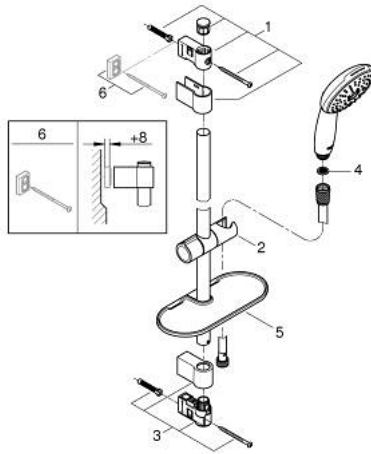

26 917 003 TEMPESTA 110 SHOWER RAIL SET 3 SPRAYS (RAIN, JET, MASSAGE)

PRODUCT DESCRIPTION

- Tyc: Chrome
- consisting of:
 - hand shower Tempesta 110 (26 914)
 - shower rail, 600 mm (27 523)
 - metal shower hose Relexaflex 1750 mm 1/2" x 1/2" (28 139)
 - GROHE EasyReach tray (26 770)
 - GROHE EcoJoy - Less water, perfect flow
 - GROHE SmartSwitch - easily rotate the dial to enjoy your preferred spray option
 - GROHE DreamSpray - perfect spray pattern
 - GROHE LongLife finish
- Flexible Installation - 1 adjustable bracket for existing drill holes
- adjustable rail holder (turn and glide shower holder)
- GROHE SpeedClean - effortless limescale removal
- Inner WaterGuide - inner insulation for surface protection
- ShockProof silicone ring prevents damage caused by a shower falling
- AquaCalibrator limits maximum flow rate (at 3 bar): 6.4 l/min
- min. recommended pressure 1.0 bar
- suitable for instantaneous heater
- professional exclusive

26 917 003 TEMPESTA 110 SHOWER RAIL SET 3 SPRAYS (RAIN, JET, MASSAGE)

SPARE PARTS

- 1: Shower rail holder (Spare part-nr. 48607000)
- 2: Glide element (Spare part-nr. 48609000)
- 3: Shower rail holder (Spare part-nr. 48608000)
- 4: Dirt strainer (Spare part-nr. 0700200M)
- 5: GROHE EasyReach tray (Spare part-nr. 26770001)
- 6: Compensation disc (Spare part-nr. 48543001)*