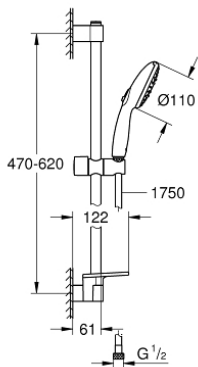

## 26 917 003 TEMPESTA 110 SHOWER RAIL SET 3 SPRAYS (RAIN, JET, MASSAGE)

### PRODUCT DESCRIPTION

- Tyc: Chrome
- consisting of:
  - hand shower Tempesta 110 (26 914)
  - shower rail, 600 mm (27 523)
  - metal shower hose Relexaflex 1750 mm 1/2" x 1/2" (28 139)
  - GROHE EasyReach tray (26 770)
  - GROHE EcoJoy - Less water, perfect flow
  - GROHE SmartSwitch - easily rotate the dial to enjoy your preferred spray option
  - GROHE DreamSpray - perfect spray pattern
  - GROHE LongLife finish
- Flexible Installation - 1 adjustable bracket for existing drill holes
- adjustable rail holder (turn and glide shower holder)
- GROHE SpeedClean - effortless limescale removal
- Inner WaterGuide - inner insulation for surface protection
- ShockProof silicone ring prevents damage caused by a shower falling
- maximum flow rate (at 3 bar): 6.4 l/min
- min. recommended pressure 1.0 bar
- suitable for instantaneous heater
- professional exclusive

### SPARE PARTS

- 1: Shower rail holder (Spare part-nr. 48607000)
- 2: Glide element (Spare part-nr. 48609000)
- 3: Shower rail holder (Spare part-nr. 48608000)
- 4: Dirt strainer (Spare part-nr. 0700200M)
- 5: GROHE EasyReach tray (Spare part-nr. 26770001)
- 6: Compensation disc (Spare part-nr. 48543001)\*