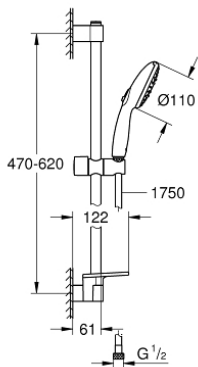

26 917 003 TEMPESTA 110 SHOWER RAIL SET 3 SPRAYS (RAIN, JET, MASSAGE)

PRODUCT DESCRIPTION

- Tyc: Chrome
- consisting of:
 - hand shower Tempesta 110 (26 914)
 - shower rail, 600 mm (27 523)
 - metal shower hose Relexaflex 1750 mm 1/2" x 1/2" (28 139)
 - GROHE EasyReach tray (26 770)
 - GROHE EcoJoy - Less water, perfect flow
 - GROHE SmartSwitch - easily rotate the dial to enjoy your preferred spray option
 - GROHE DreamSpray - perfect spray pattern
 - GROHE LongLife finish
- Flexible Installation - 1 adjustable bracket for existing drill holes
- adjustable rail holder (turn and glide shower holder)
- GROHE SpeedClean - effortless limescale removal
- Inner WaterGuide - inner insulation for surface protection
- ShockProof silicone ring prevents damage caused by a shower falling
- AquaCalibrator limits maximum flow rate (at 3 bar): 6.4 l/min
- min. recommended pressure 1.0 bar
- suitable for instantaneous heater
- professional exclusive

26 917 003 TEMPESTA 110 SHOWER RAIL SET 3 SPRAYS (RAIN, JET, MASSAGE)

SPARE PARTS

- 1: Shower rail holder (Spare part-nr. 48607000)
- 2: Glide element (Spare part-nr. 48609000)
- 3: Shower rail holder (Spare part-nr. 48608000)
- 4: Dirt strainer (Spare part-nr. 0700200M)
- 5: GROHE EasyReach tray (Spare part-nr. 26770001)
- 6: Compensation disc (Spare part-nr. 48543001)*