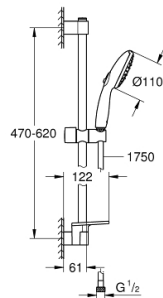

26 918 003 TEMPESTA 110 SHOWER RAIL SET 3 SPRAYS (RAIN, JET, MASSAGE)

PRODUCT DESCRIPTION

- Colour: chrome
- consisting of:
 - hand shower Tempesta 110 (28 419)
 - maximum flow rate (at 3 bar): 7.4 l/min
 - shower rail, 600 mm (27 523)
 - metal shower hose Relexaflex 1750 mm 1/2" x 1/2" (28 139)
 - GROHE EasyReach tray (26 770)
 - GROHE EcoJoy - less water, perfect flow
 - GROHE SmartSwitch - easily rotate the dial to enjoy your preferred spray option
 - GROHE DreamSpray - perfect spray pattern
 - GROHE LongLife finish
- Flexible Installation - 1 adjustable bracket for existing drill holes
- adjustable rail holder (turn and glide shower holder)
- GROHE SpeedClean - effortless limescale removal
- Inner WaterGuide - inner insulation for surface protection
- ShockProof silicone ring prevents damage caused by a shower falling
- min. recommended pressure 1.0 bar
- suitable for instantaneous heater
- professional exclusive

26 918 003 TEMPESTA 110 SHOWER RAIL SET 3 SPRAYS (RAIN, JET, MASSAGE)

SPARE PARTS

- 1: Shower rail holder (Spare part-nr. 48607000)
- 2: Glide element (Spare part-nr. 48609000)
- 3: Shower rail holder (Spare part-nr. 48608000)
- 4: Dirt strainer (Spare part-nr. 0700200M)
- 5: GROHE EasyReach tray (Spare part-nr. 26770001)
- 6: Compensation disc (Spare part-nr. 48543001)*