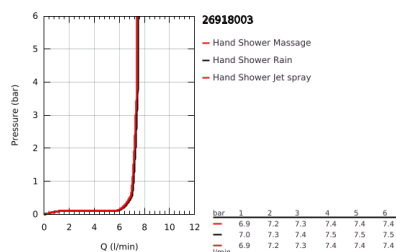

26 918 003 TEMPESTA 110 SHOWER RAIL SET 3 SPRAYS (RAIN, JET, MASSAGE)

PRODUCT DESCRIPTION

- Colour: chrome
- consisting of:
 - hand shower Tempesta 110 (28 419)
 - maximum flow rate (at 3 bar): 7.4 l/min
 - shower rail, 600 mm (27 523)
 - metal shower hose Relexaflex 1750 mm 1/2" x 1/2" (28 139)
 - GROHE EasyReach tray (26 770)
 - GROHE EcoJoy - less water, perfect flow
 - GROHE SmartSwitch - easily rotate the dial to enjoy your preferred spray option
 - GROHE DreamSpray - perfect spray pattern
 - GROHE LongLife finish
- Flexible Installation - 1 adjustable bracket for existing drill holes
- adjustable rail holder (turn and glide shower holder)
- GROHE SpeedClean - effortless limescale removal
- Inner WaterGuide - inner insulation for surface protection
- ShockProof silicone ring prevents damage caused by a shower falling
- min. recommended pressure 1.0 bar
- suitable for instantaneous heater
- professional exclusive

26 918 003 TEMPESTA 110 SHOWER RAIL SET 3 SPRAYS (RAIN, JET, MASSAGE)

SPARE PARTS

- 1: Shower rail holder (Spare part-nr. 48607000)
- 2: Glide element (Spare part-nr. 48609000)
- 3: Shower rail holder (Spare part-nr. 48608000)
- 4: Dirt strainer (Spare part-nr. 0700200M)
- 5: GROHE EasyReach tray (Spare part-nr. 26770001)
- 6: Compensation disc (Spare part-nr. 48543001)*